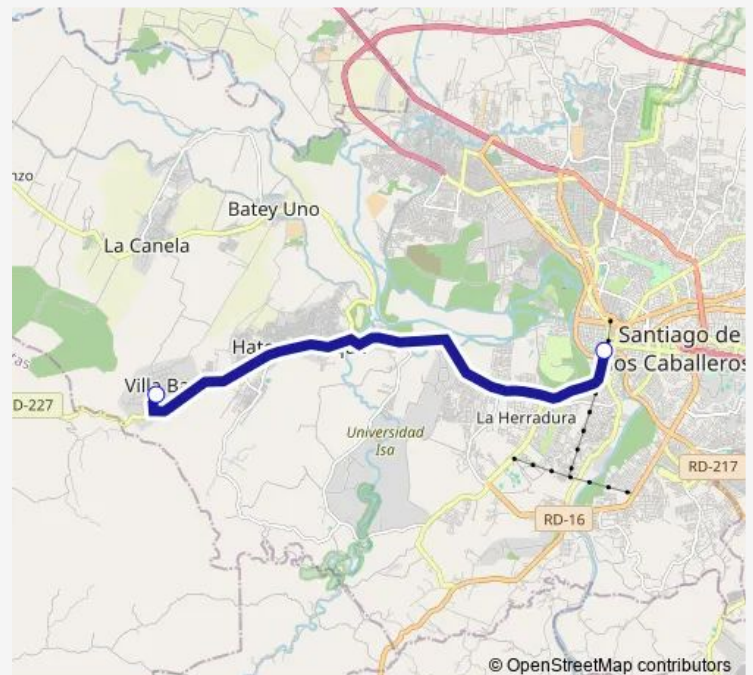

## Bus Int 12 Ruta Hato Del Yaque-Santiago

[Go to website](#)**Direction**

Terminal Hato Del Yaque 1 — Terminal Santiago 5

2 stops

[Open route schedule](#)

Terminal Hato Del Yaque 1

Terminal Santiago 5

**Route schedule**

Terminal Hato Del Yaque 1 — Terminal Santiago 5

Monday	06:00
Tuesday	06:00
Wednesday	06:00
Thursday	06:00
Friday	06:00
Saturday	06:00
Sunday	06:00

**Route info**

Direction: Terminal Hato Del Yaque 1

Stops: 2

Trip Duration: 0 hour 15 min

■ Int 12 — Ruta Hato Del Yaque-Santiago

**BusMaps**

**Direction**

Terminal Santiago 5 — Terminal Hato Del Yaque 1

2 stops

[Open route schedule](#)

Terminal Santiago 5

Terminal Hato Del Yaque 1