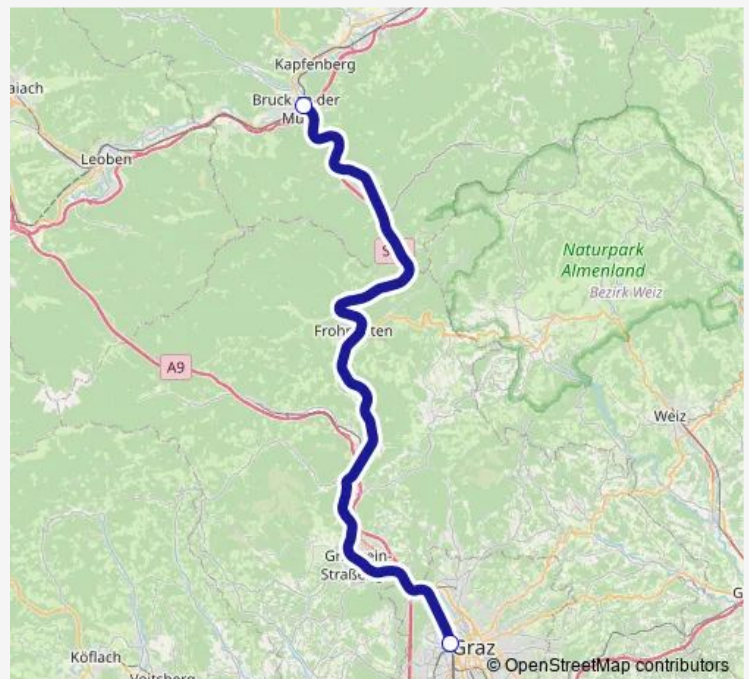

Rail A16

[Go to website](#)**Direction**

Bruck/Mur Bahnhof 3 — Graz Hbf 2

2 stops

[Open route schedule](#)

Bruck/Mur Bahnhof 3

Graz Hbf 2

Route schedule

Bruck/Mur Bahnhof 3 — Graz Hbf 2

Monday	07:45
Tuesday	07:45
Wednesday	07:45
Thursday	07:45
Friday	07:45
Saturday	07:45
Sunday	07:45

Route info

Direction: Bruck/Mur Bahnhof 3

Stops: 2

Trip Duration: 0 hour 45 min