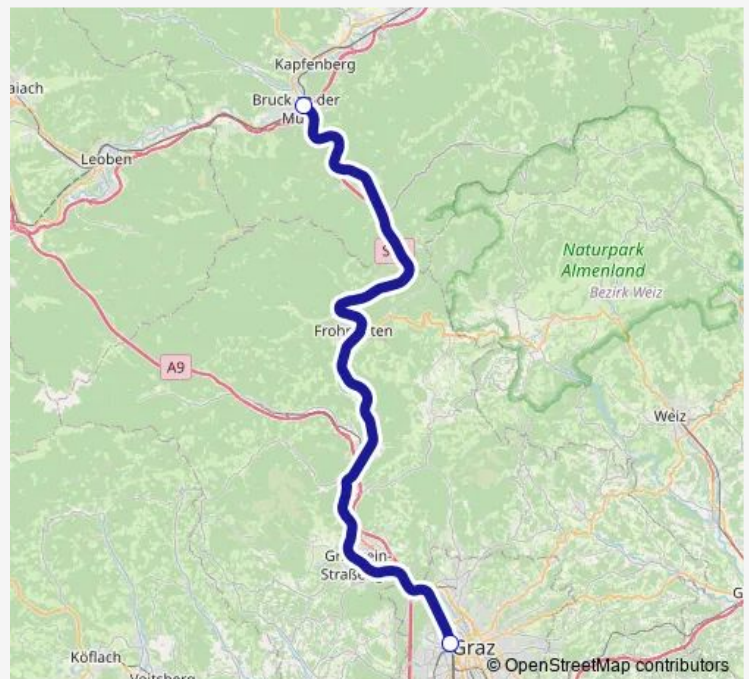

## Rail A16

[Go to website](#)**Direction**

Bruck/Mur Bahnhof 3 — Graz Hbf 2

2 stops

[Open route schedule](#)

Bruck/Mur Bahnhof 3

Graz Hbf 2

## Route schedule

Bruck/Mur Bahnhof 3 — Graz Hbf 2

Monday	07:45
Tuesday	07:45
Wednesday	07:45
Thursday	07:45
Friday	07:45
Saturday	07:45
Sunday	07:45

## Route info

Direction: Bruck/Mur Bahnhof 3

Stops: 2

Trip Duration: 0 hour 45 min

■ A16

**BusMaps**

A16 Rail time schedules and route maps are available in an offline PDF at [busmaps.com](https://busmaps.com). Use the [busmaps.com](https://busmaps.com) website to see live bus times, train schedule or subway schedule, and step-by-step directions for all public transit in Bruck an der Mur