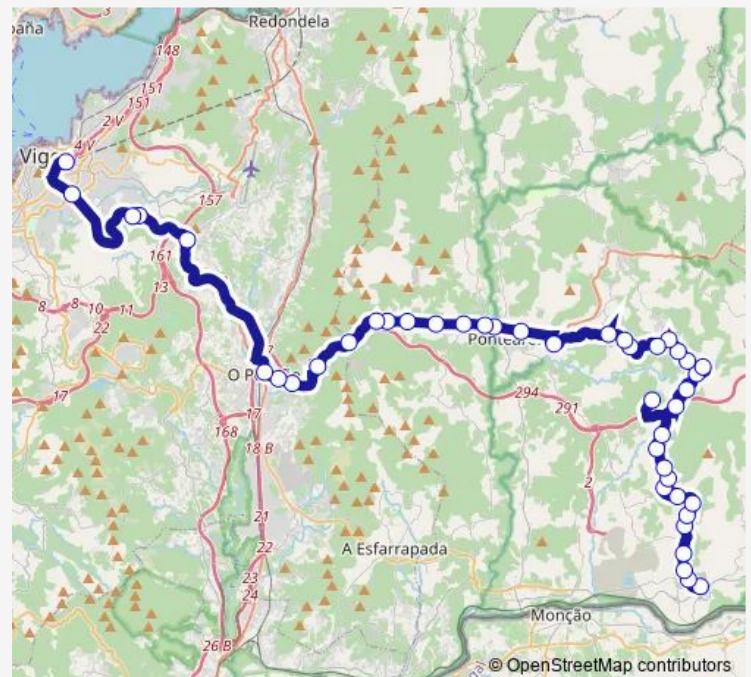

### Route schedule

As Neves — Vigo E.I.

Monday 15:10

Tuesday 15:10

Wednesday 15:10

Thursday 15:10

Friday 15:10

Saturday —

### Route info

Direction: As Neves

Stops: 44

Trip Duration: 1 hour 48 min

Xg888019 — As Neves-Vigo E.I.

Guillade Helipuerto

Celeiros

Outeiro