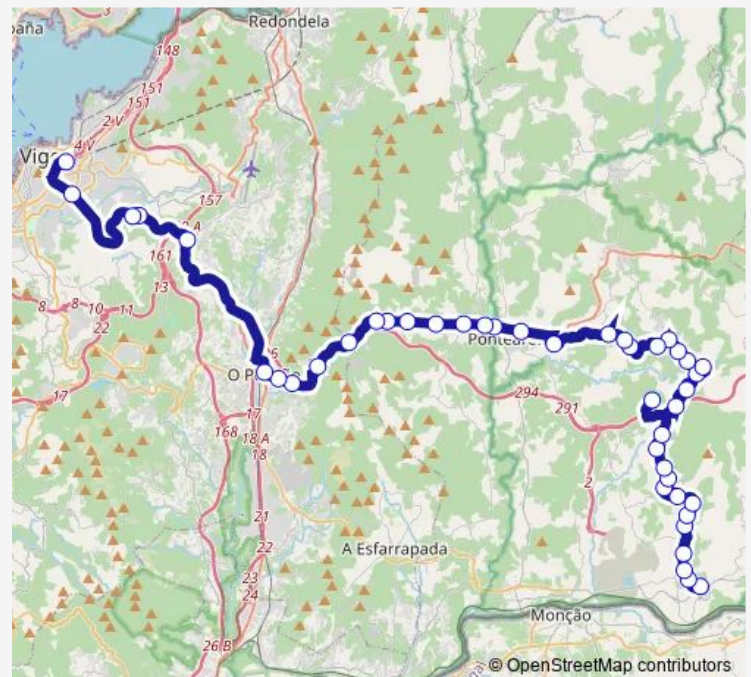

Thursday —

Friday 15:10

Saturday —

Sunday —

Route info

Direction: As Neves

Stops: 44

Trip Duration: 1 hour 48 min

XG888019 — As Neves-Vigo E.I.

Guillade Helipuerto

Celeiros

Outeiro

Volta(A Duca)

Fontenla

Ponteareas E.A.

Capilla Remedios