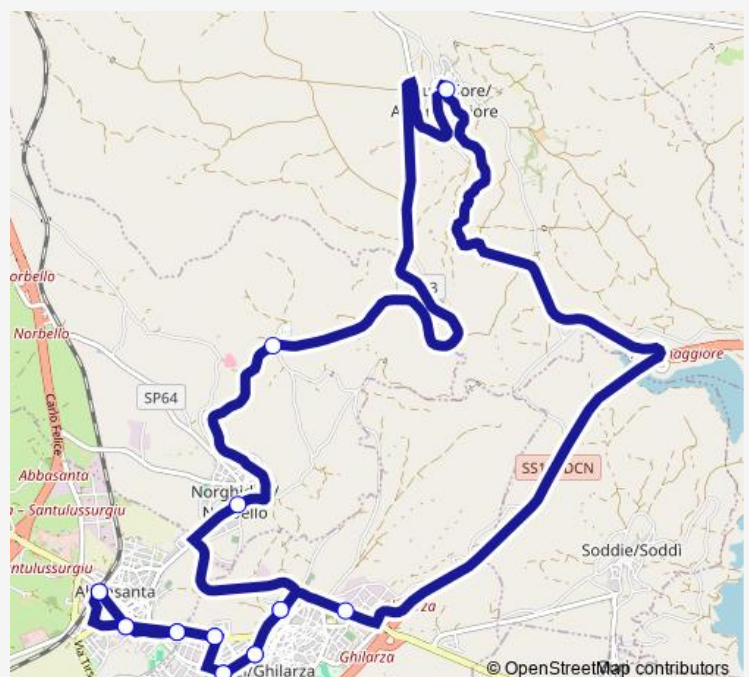

Norbello VIA Vittorio Emanuele 47-Fr.45

Ghilarza Piazza SAN Palmerio-Torre

Ghilarza VIA Matteotti

Ghilarza Corso Umberto I

Ghilarza Poliambulatorio

Abbasanta VIA Matteotti

Abbasanta VIA Vittorio Emanuele 48

Abbasanta F.S.

Route schedule

Abbasanta F.S. — Abbasanta F.S.

Monday	07:30
Tuesday	07:30
Wednesday	07:30
Thursday	07:30
Friday	07:30
Saturday	07:30
Sunday	—

Route info

Direction: Abbasanta F.S.

Stops: 18

Trip Duration: 0 hour 46 min

Direction

Abbasanta F.S. — Abbasanta F.S.

18 stops

[Open route schedule](#)

Abbasanta F.S.

Abbasanta VIA Vittorio Emanuele 48

Abbasanta VIA Matteotti

Ghilarza Poliambulatorio