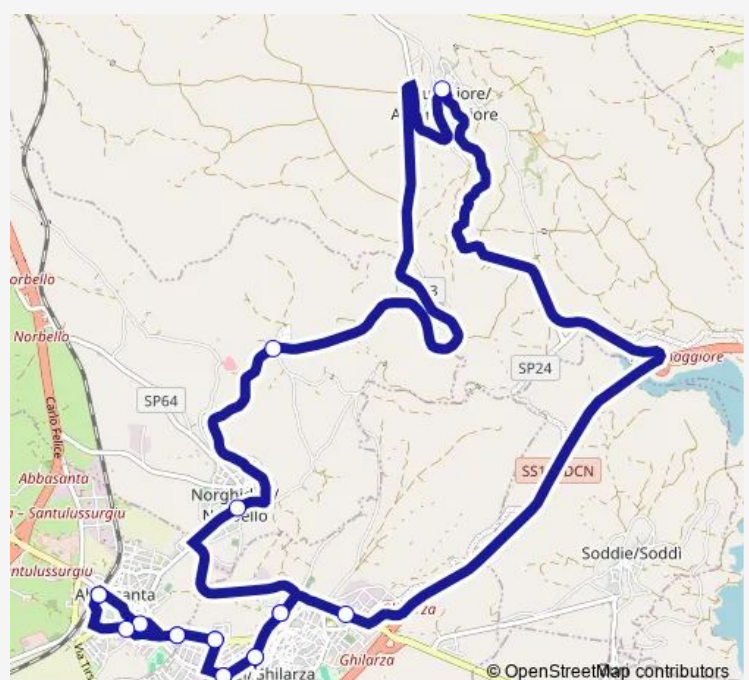

Ghilarza VIA Mandrolisai

Ghilarza Piazza SAN Palmerio-Torre

Ghilarza VIA Matteotti

Ghilarza Corso Umberto I

Ghilarza Poliambulatorio

Abbasanta VIA Matteotti

Abbasanta VIA Vittorio Emanuele 48

Abbasanta F.S.

Route schedule

Abbasanta F.S. — Abbasanta F.S.

Monday	11:00
Tuesday	11:00
Wednesday	11:00
Thursday	11:00
Friday	11:00
Saturday	11:00
Sunday	—

Route info

Direction: Abbasanta F.S.

Stops: 18

Trip Duration: 0 hour 44 min

Direction

Abbasanta F.S. — Abbasanta F.S.

17 stops

[Open route schedule](#)

Abbasanta F.S.

Abbasanta VIA Matteotti

Ghilarza Poliambulatorio

Ghilarza Corso Umberto I

Monday 07:30

Tuesday 07:30

Wednesday 07:30

Thursday 07:30

Friday 07:30

Saturday 07:30

Sunday —

Route info