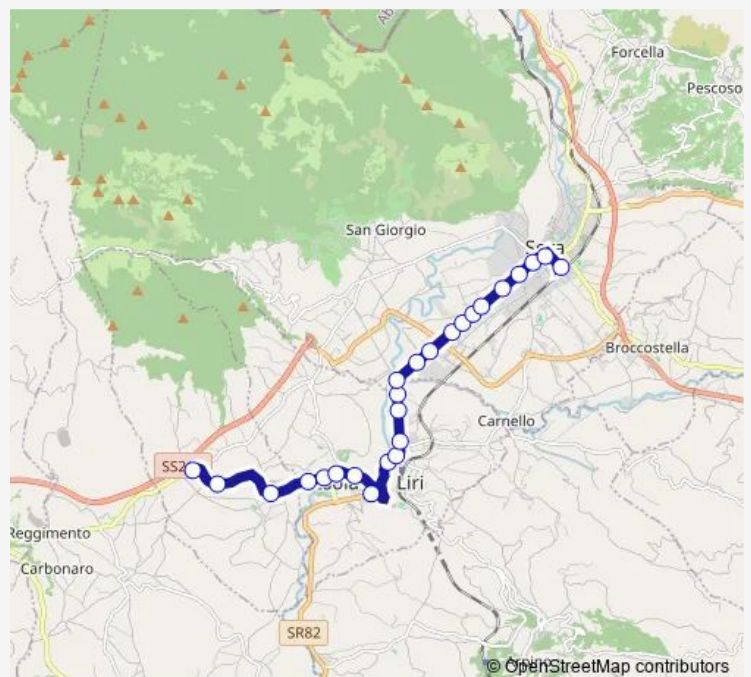

Route schedule

Castelliri | Via Santa Maria Salomé # f5872 — Sora | Stazione FS # f5890

Monday	14:15
Tuesday	14:15
Wednesday	14:15
Thursday	14:15
Friday	14:15
Saturday	14:10
Sunday	—

Route info

Direction: Castelliri | Via Santa Maria Salomé # f5872

Stops: 25

Trip Duration: 0 hour 20 min

Castelliri - Sora # So153d

Sora | Via Napoli Via Costantinopoli # f5887

Sora | Piazza Garibaldi # f5888

Sora | Ist. Simoncelli # f5889

Sora | Stazione FS # f5890

Bus time schedules and route maps are available in an offline PDF at busmaps.com. Use the busmaps.com website to see live bus times, train schedule or subway schedule, and step-by-step directions for all public transit in Isola del Liri