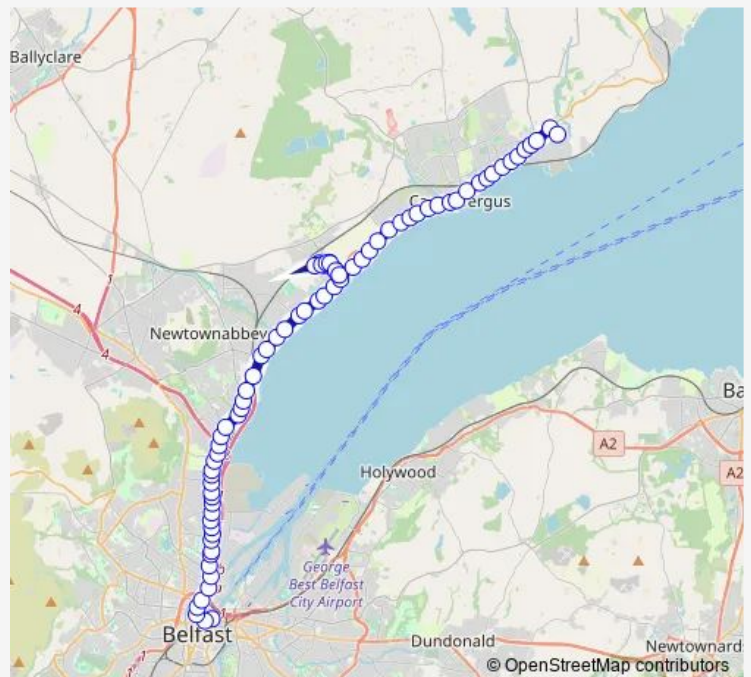

Bus 563e Kilroot - Carrickfergus - Belfast

[Go to website](#)

Direction

Laganside Buscentre — Kilroot Business Park

76 stops

[Open route schedule](#)

- Laganside Buscentre
- High Street
- North Street
- Ulster University Belfast
- Little Patrick Street
- York Street
- St Paul's
- Mountcollyer Road
- Grove Place
- Bute Street
- Skegoneill Avenue
- Seaview
- York Park
- Fortwilliam Crescent
- Fortwilliam
- Mount Vernon House
- Lowwood Park
- Loughside
- Donegall Park Avenue
- Shore Crescent
- Parkmount

Direction: Laganside Buscentre

Stops: 76

Trip Duration: 0 hour 56 min

563e — Kilroot - Carrickfergus - Belfast

Grays Lane

Greencastle

M2 Onslip

Bawnmore