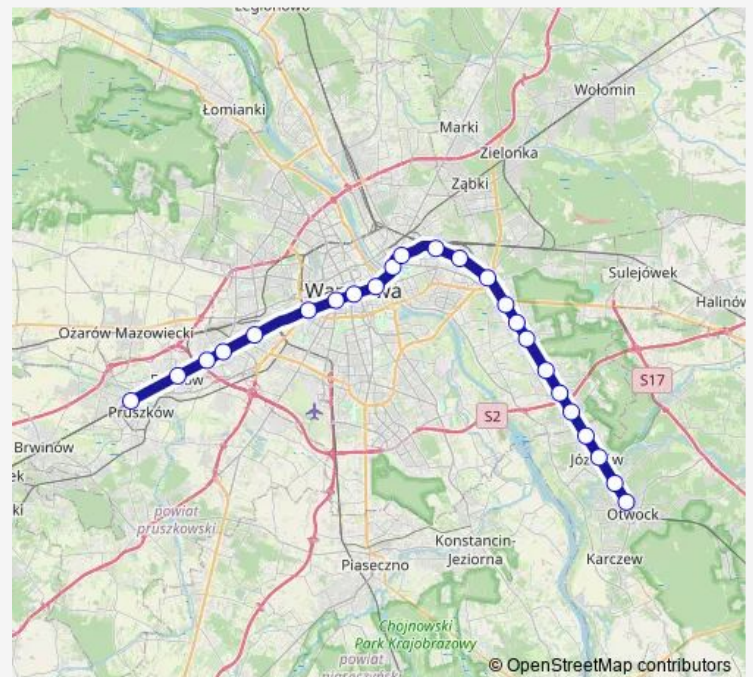

Saturday 03:45-23:29

Sunday 03:45-23:29

Route info

Direction: Pruszków

Stops: 24

Trip Duration: 1 hour 6 min

Józefów

Otwock Świder

Otwock

Direction

Otwock — Pruszków

24 stops

[Open route schedule](#)

Otwock

Otwock Świder

Józefów

Tuesday 04:05-23:31

Wednesday 04:05-23:31

Thursday 04:05-23:31

Friday 04:05-23:31

Saturday 04:05-23:31

Sunday 04:05-23:31

Route info

Direction: Otwock