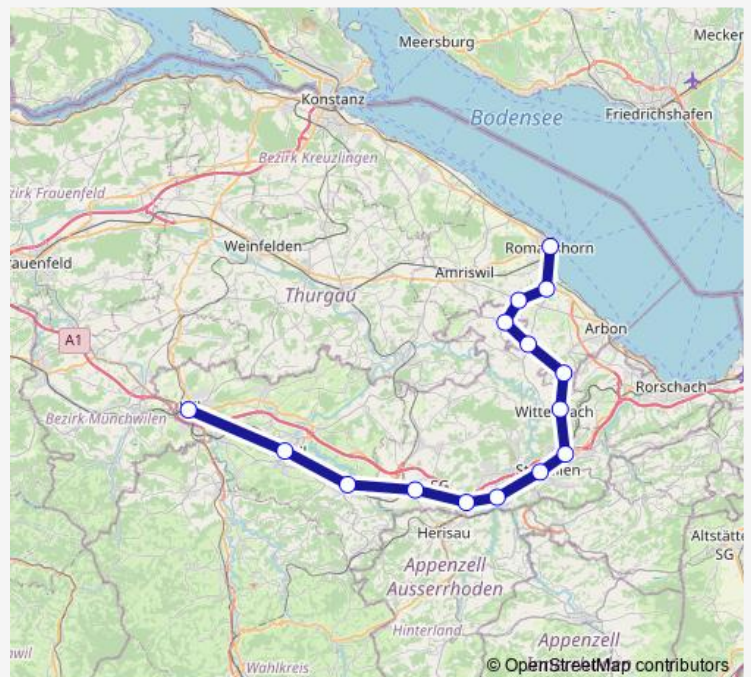

### Route schedule

Romanshorn — Wil Sg

Monday 23:44

Tuesday 23:44

Wednesday 23:44

Thursday 23:44

Friday —

Saturday —

### Route info

Direction: Romanshorn

Stops: 15

Trip Duration: 0 hour 55 min

**Direction**

Wil Sg — Romanshorn

15 stops

[Open route schedule](#)