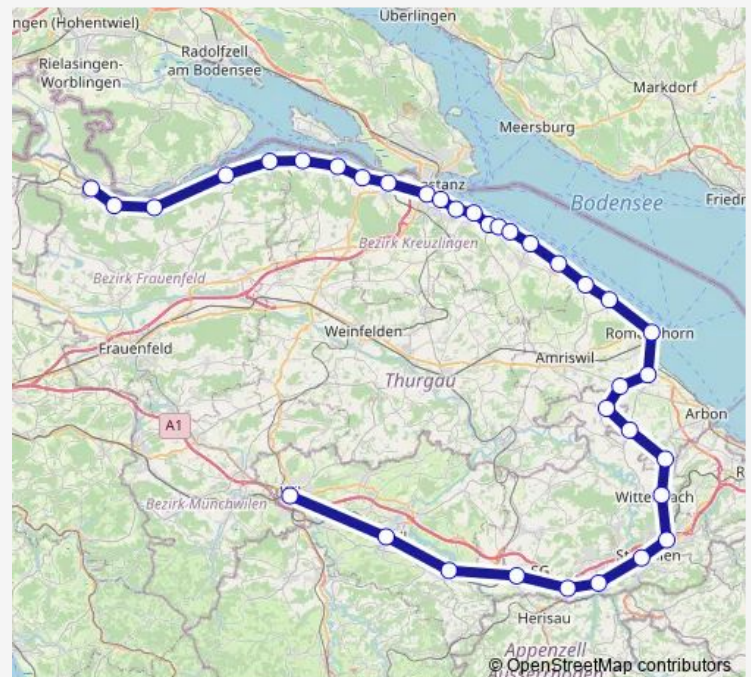

### Route schedule

Stein am Rhein — Wil Sg

Monday 05:13

Tuesday 05:13

Wednesday 05:13

Thursday 05:13

Friday 05:13

Saturday 05:13

### Route info

Direction: Stein am Rhein

Stops: 35

Trip Duration: 2 hour 0 min

S1 — S 1

Neukirch-Egnach

Steinebrunn

Muolen