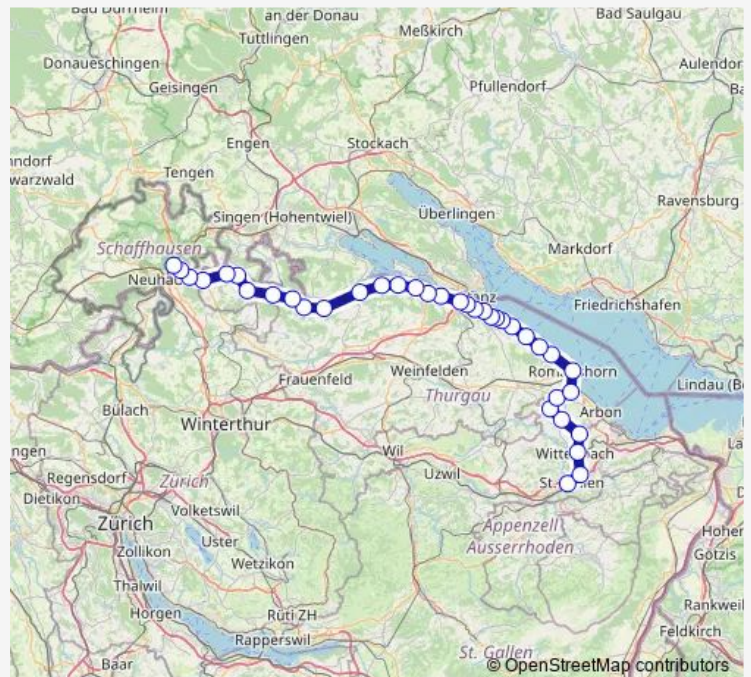

Direction

St. Gallen — Schaffhausen

37 stops

[Open route schedule](#)

St. Gallen

St. Gallen St. Fiden

Wittenbach

Roggwil-Berg

Häggenschwil-Winden

Muolen

Steinebrunn

Neukirch-Egnach

Romanshorn

Uttwil

Kesswil

Güttingen

Altnau

Landschlacht

Münsterlingen Spital

Münsterlingen-Scherzingen

Bottighofen

Kurzriekenbach Seepark

Kreuzlingen Hafen

Kreuzlingen

Tägerwilen-Gottlieben

Route schedule

St. Gallen — Schaffhausen

Monday 05:49

Tuesday —

Wednesday —

Thursday 05:49

Friday 05:49

Saturday 05:49

Sunday 05:49

Route info

Direction: St. Gallen

Stops: 37

Trip Duration: 1 hour 54 min