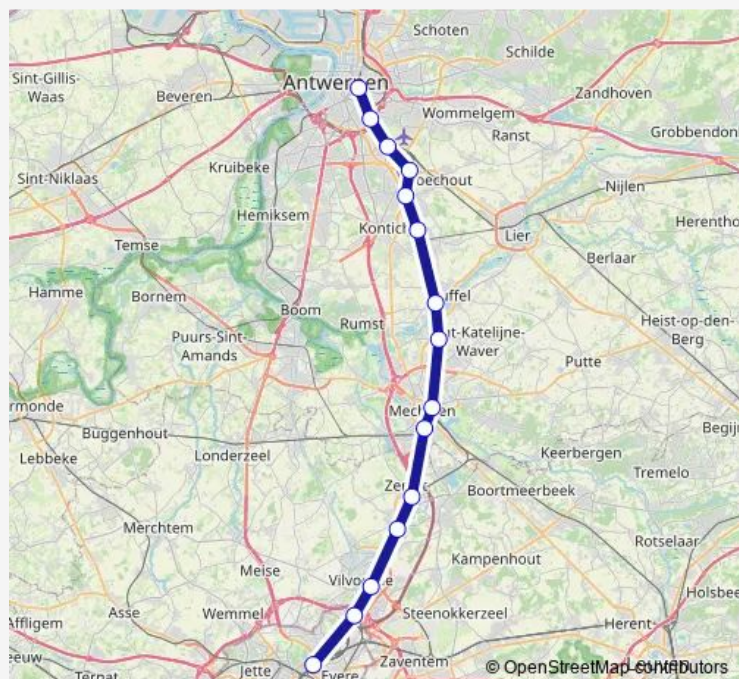

Mortsel

Mortsel-Liersesteenweg

Hove

Kontich-Lint

Duffel

Sint-Katelijne-Waver

Malines-Nekkerspoel

Malines

Weerde

Epepegem

Vilvorde

Buda

Schaerbeek

Route schedule

Anvers-Central — Schaerbeek

Monday —

Tuesday —

Wednesday —

Thursday —

Friday —

Saturday 23:28

Sunday —

Route info

Direction: Anvers-Central

Stops: 15

Trip Duration: 0 hour 59 min

S1 — Schaerbeek - Anvers-Central

S1 Rail time schedules and route maps are available in an offline PDF at busmaps.com. Use the busmaps.com website to see live bus times, train schedule or subway schedule, and step-by-step directions for all public transit in Brussels