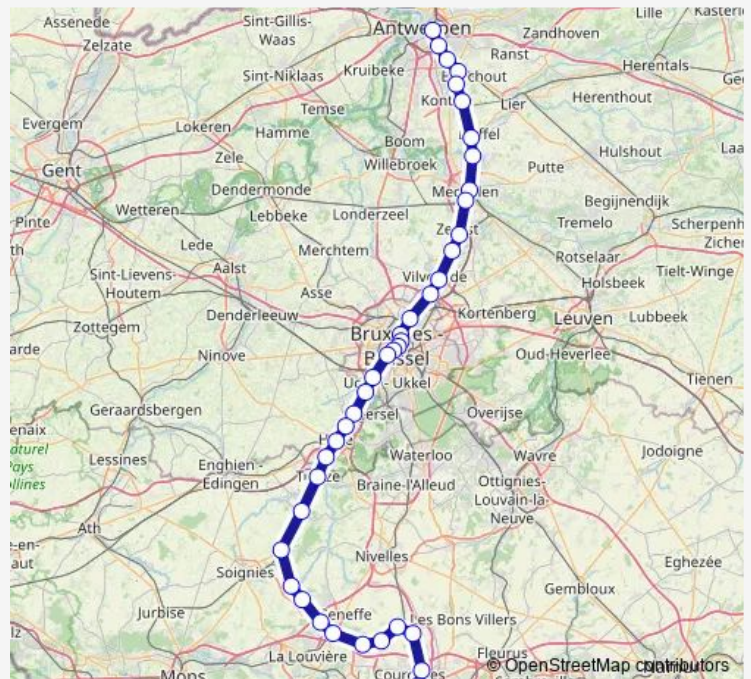

Thursday 22:05-23:05

Friday 22:05-23:05

Saturday —

Sunday —

Route info

Direction: Anvers-Central

Stops: 38

Trip Duration: 2 hour 21 min

S1 — Anvers-Central - Charleroi-Central

Uccle-Stalle

Uccle-Calevoet

Moensberg

Linkebeek

Holleken

Rhode-Saint-Genèse

De Hoek

Waterloo

Braine-l'Alleud

Lillois

Nivelles

Obaix-Buzet

Luttre

Courcelles-Motte

Roux