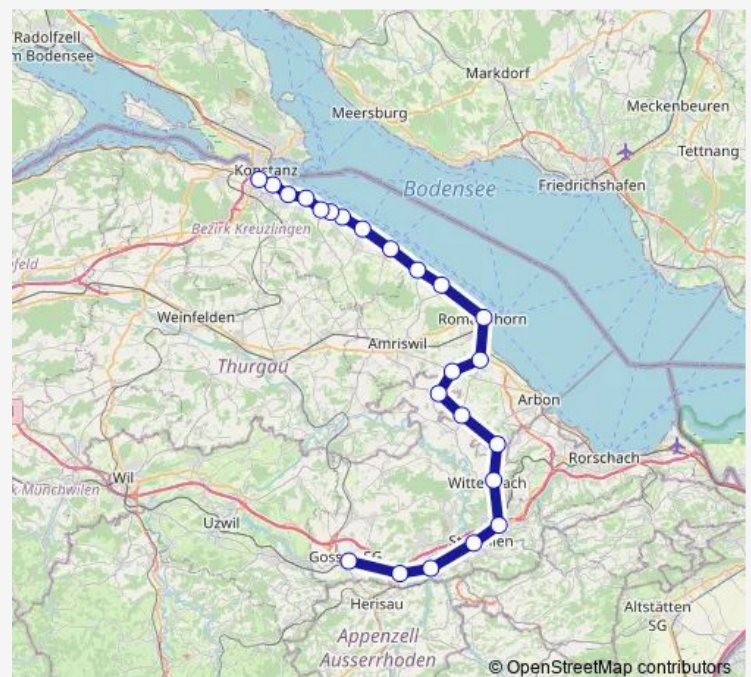

Kurzrickenbach Seepark

Route schedule

Gossau Sg — Kreuzlingen

Monday	23:34
Tuesday	23:34
Wednesday	23:34
Thursday	23:34
Friday	—
Saturday	—
Sunday	23:34

Route info

Direction: Gossau Sg

Stops: 23

Trip Duration: 1 hour 10 min

Kreuzlingen Hafen

Kreuzlingen

Direction

Gossau Sg — Kreuzlingen

23 stops

[Open route schedule](#)

Gossau Sg

St. Gallen Winkeln