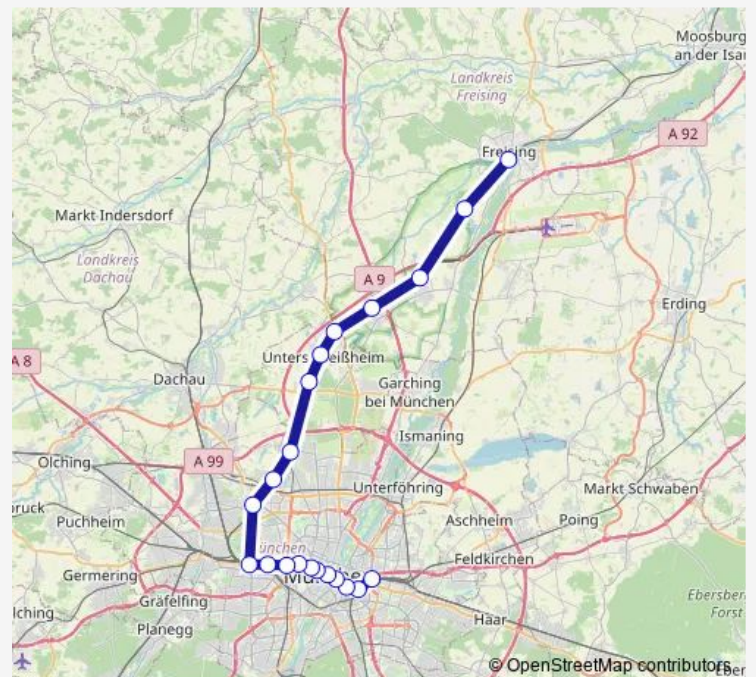

Rail S1

[Go to website](#)

Direction

München Flughafen Terminal — München Hbf

14 stops

[Open route schedule](#)

München Flughafen Terminal

München Flughafen Besucherpark

Neufahrn(b Freising)

Eching

Lohhof

Unterschleißheim

Oberschleißheim

München-Feldmoching

Fasanerie

München-Moosach

Laim

München Hirschgarten

München Donnersbergerbrücke

München Hbf

Route schedule

München Flughafen Terminal — München Hbf

Monday 11:35-13:35

Tuesday —

Wednesday —

Thursday —

Friday —

Saturday —

Sunday 11:35-13:35

Route info

Direction: München Flughafen Terminal

Stops: 14

Trip Duration: 0 hour 43 min

S1

BusMaps