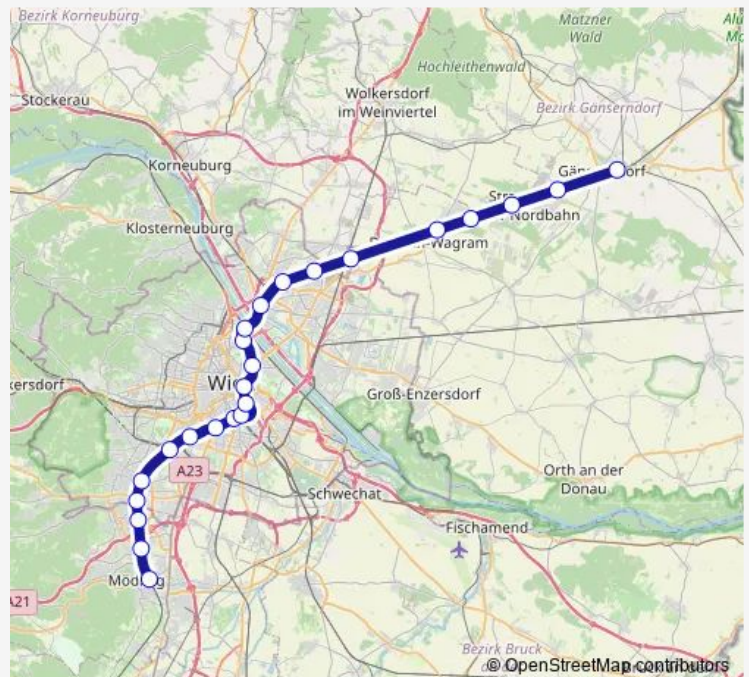

### Direction

Wien Meidling — Wien Floridsdorf

10 stops

[Open route schedule](#)

Wien Meidling

Wien Matzleinsdorfer Platz

Wien Hauptbahnhof

Wien Quartier Belvedere

### Route schedule

Wien Meidling — Wien Floridsdorf

Monday 11:14-14:14

Tuesday 11:14-14:14

Wednesday 11:14-14:14

Thursday 11:14-14:14

Friday 11:14-12:14

Saturday 11:14-14:14

### Route info

Direction: Wien Meidling

Stops: 10

Trip Duration: 0 hour 25 min

■ S1