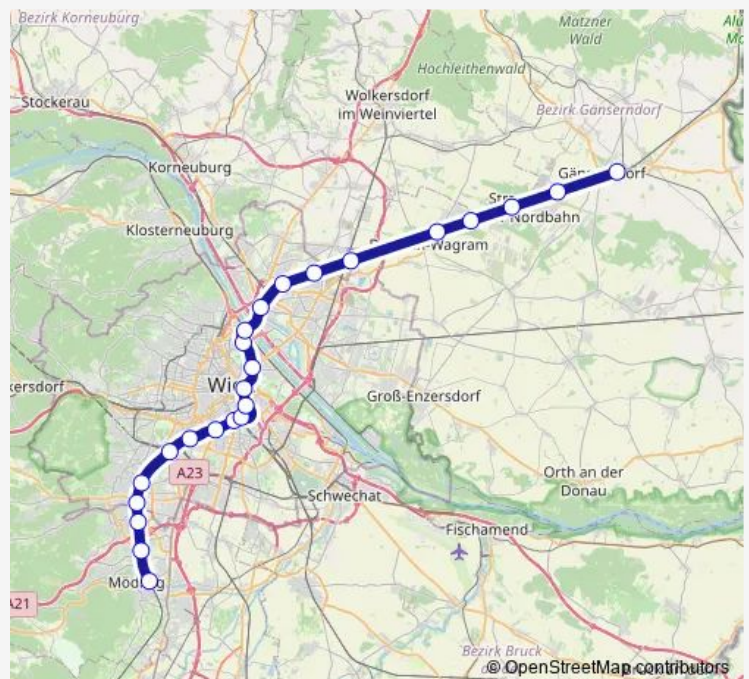

### Direction

Wien Meidling — Wien Floridsdorf

10 stops

[Open route schedule](#)

Wien Meidling

Wien Matzleinsdorfer Platz

Wien Hauptbahnhof

Wien Quartier Belvedere

### Route schedule

Wien Meidling — Wien Floridsdorf

Monday 11:14-14:14

Tuesday 11:14-14:14

Wednesday 11:14-14:14

Thursday 11:14-14:14

Friday 11:14-12:14

Saturday 11:14-14:14

### Route info

Direction: Wien Meidling

Stops: 10

Trip Duration: 0 hour 25 min

■ S1