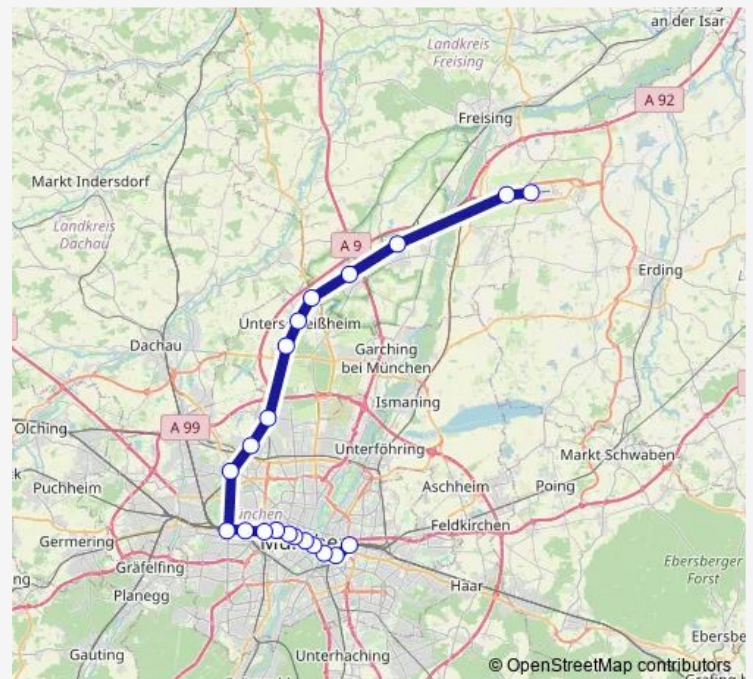

Direction: Freising

Stops: 14

Trip Duration: 0 hour 44 min

■ S1

BusMaps

Direction

Freising — München Hbf

14 stops