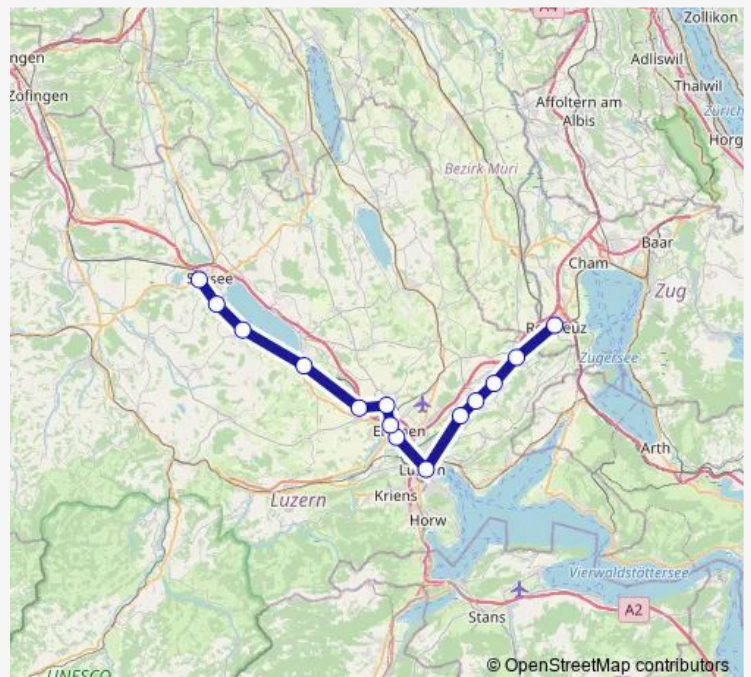

Friday 20:16

Saturday —

Sunday 20:16

Route info

Direction: Rotkreuz

Stops: 14

Trip Duration: 0 hour 54 min

Direction

Sursee — Rotkreuz

14 stops

[Open route schedule](#)

Sursee
Oberkirch Lu
Nottwil
Sempach-Neuenkirch
Rothenburg Station
Emmenbrücke Kapf
Emmenbrücke Gersag
Emmenbrücke
Luzern
Ebikon
Buchrain
Root D4
Gisikon-Root
Rotkreuz

Route schedule

Sursee — Rotkreuz

Monday	—
Tuesday	—
Wednesday	—
Thursday	—
Friday	—
Saturday	18:48
Sunday	—

Route info

Direction: Sursee

Stops: 14

Trip Duration: 0 hour 54 min

Direction