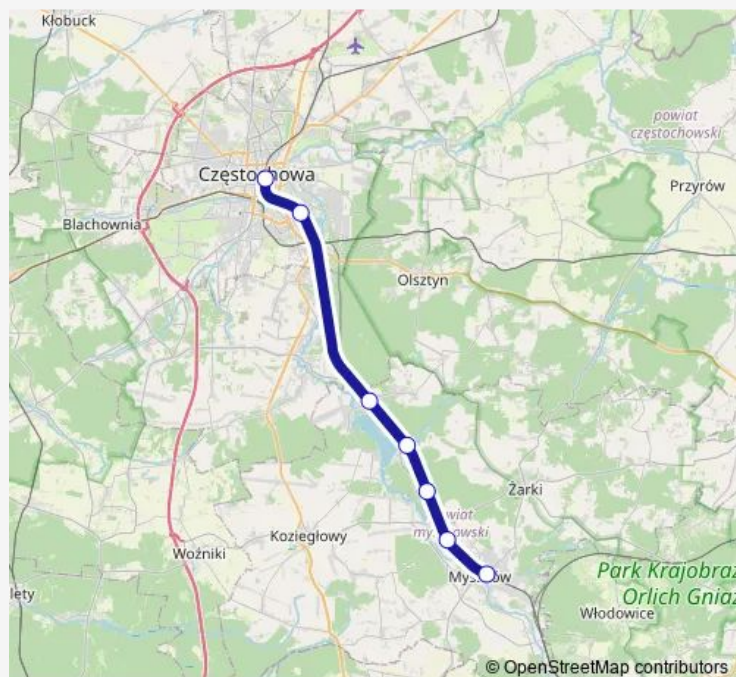

Rail S1 Częstochowa - Myszków[Go to website](#)**Direction**

Częstochowa — Myszków

7 stops

[Open route schedule](#)

Częstochowa

Częstochowa Raków

Poraj

Masłońskie Natalin

Żarki Letnisko

Myszków Nowa Wieś

Myszków

Route schedule

Częstochowa — Myszków

Monday 06:29

Tuesday 06:29

Wednesday 06:29

Thursday 06:29

Friday 06:29

Saturday —

Sunday —

Route info

Direction: Częstochowa

Stops: 7

Trip Duration: 1 hour 5 min

■ S1 — Częstochowa - Myszków

S1 Rail time schedules and route maps are available in an offline PDF at busmaps.com. Use the busmaps.com website to see live bus times, train schedule or subway schedule, and step-by-step directions for all public transit in Myszkow