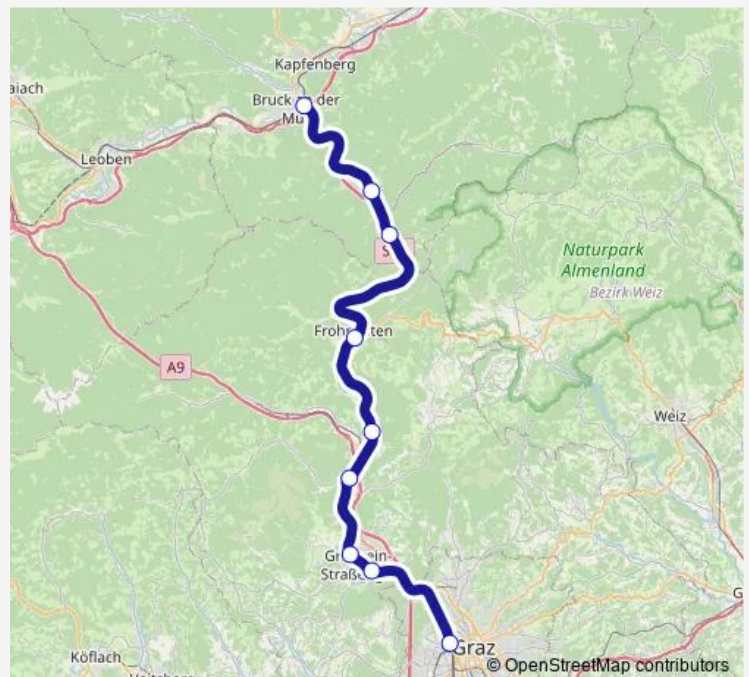

Route info

Direction: Graz Hbf 6

Stops: 9

Trip Duration: 0 hour 46 min

■ S1

BusMaps

Direction

Bruck/Mur Bahnhof 3 — Graz Hbf 5