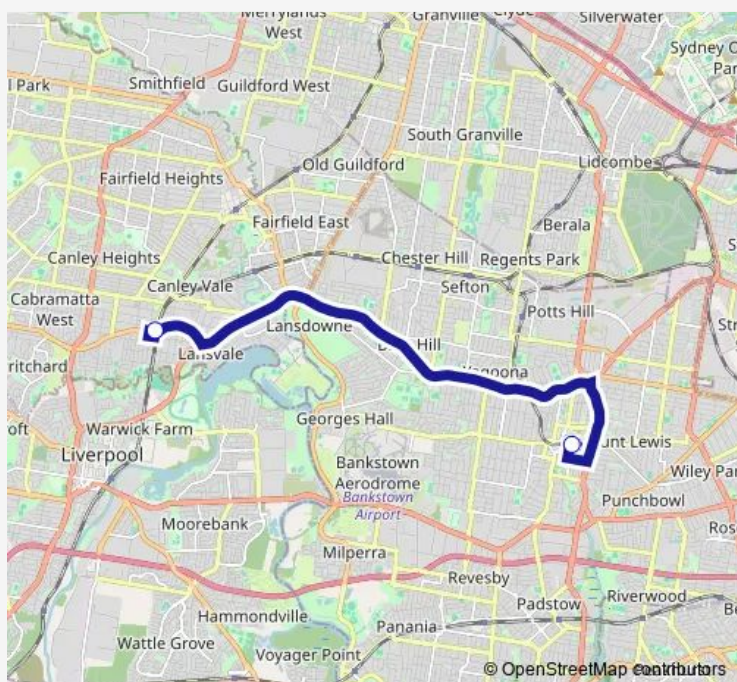

Rail Replacement Bus Service 15T3 Bankstown, then Cabramatta

[Go to website](#)

Direction

Bankstown Station, Stand G — Railway Pde Before Cabramatta Rd W

2 stops

[Open route schedule](#)

Bankstown Station, Stand G

Railway Pde Before Cabramatta Rd W

Route schedule

Bankstown Station, Stand G — Railway Pde Before Cabramatta Rd W

Monday	—
Tuesday	—
Wednesday	—
Thursday	—
Friday	—
Saturday	04:55-02:45 ⁺¹
Sunday	04:55-01:15 ⁺¹

Route info

Direction: Bankstown Station, Stand G

Stops: 2

Trip Duration: 0 hour 32 min

Direction

Railway Pde Before Cabramatta Rd W — Bankstown Station, Stand C

2 stops

[Open route schedule](#)

Friday —

Saturday 04:10-00:30⁺¹Sunday 04:10-00:30⁺¹

Route info

Direction: Railway Pde Before Cabramatta Rd W

Stops: 2

Trip Duration: 0 hour 32 min

15T3 Rail Replacement Bus Service time schedules and route maps are available in an offline PDF at busmaps.com. Use the busmaps.com website to see live bus times, train schedule or subway schedule, and step-by-step directions for all public transit in Liverpool