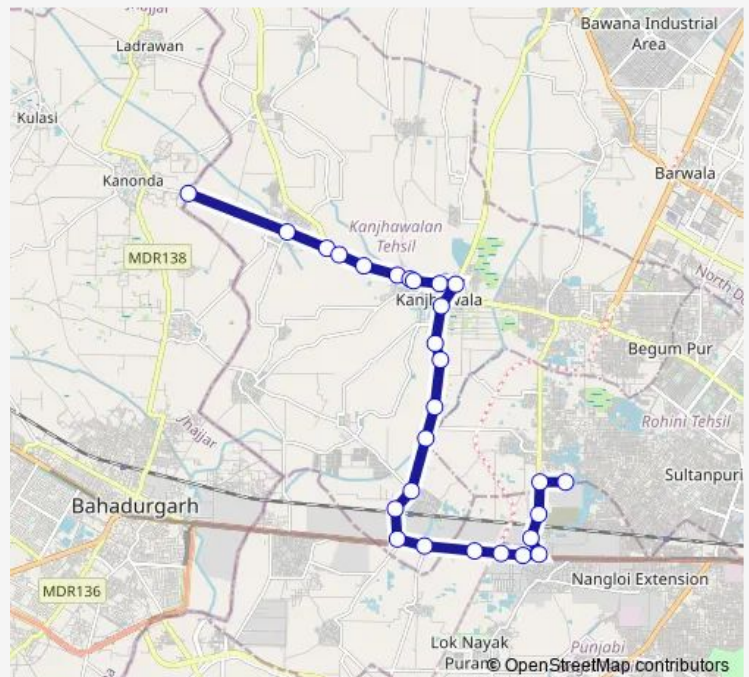

Bus 174Istldown

[Go to website](#)

Direction

Jonti Border — Rani Khera Depot Iii

27 stops

[Open route schedule](#)

Jonti Border

Jonti Village

Hiran Kudna Crossing

Mile Stone Factory

Shiv Shanker Dharam Kata

Route schedule

Jonti Border — Rani Khera Depot Iii

Monday 19:24-23:36

Tuesday 19:24-23:36

Wednesday 19:24-23:36

Thursday 19:24-23:36

Friday 19:24-23:36

Saturday 19:24-23:36

Sunday 19:24-23:36

Route info

Direction: Jonti Border

Stops: 27

Trip Duration: 1 hour 12 min

174Istldown

BusMaps

Mundka School

Mundka School (Rani Khera Road)

Friends Enclave Mundka

Mundka Railway Station

Rani Khera Depot Crossing

Rani Khera Depot Iii