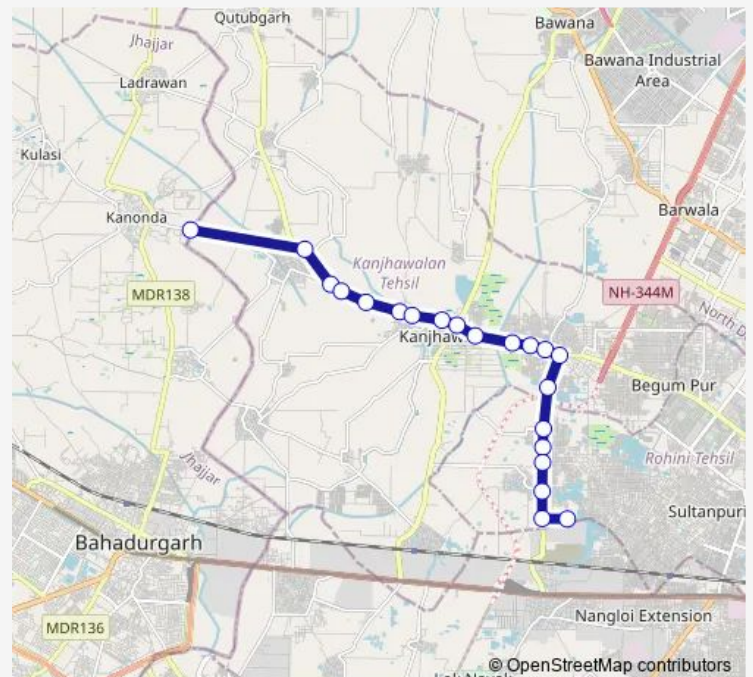

Bus 174Istldown

[Go to website](#)

Direction

Jonti Border — Rani Khera Depot 3

21 stops

[Open route schedule](#)

Jonti Border

Jonti Village

Rani Khera Village

Rani Khera Depot Crossing

Rani Khera Depot 3

Route schedule

Jonti Border — Rani Khera Depot 3

Monday 20:38-23:26

Tuesday 20:38-23:26

Wednesday 20:38-23:26

Thursday 20:38-23:26

Friday 20:38-23:26

Saturday 20:38-23:26

Sunday 20:38-23:26

Route info

Direction: Jonti Border

Stops: 21

Trip Duration: 0 hour 53 min