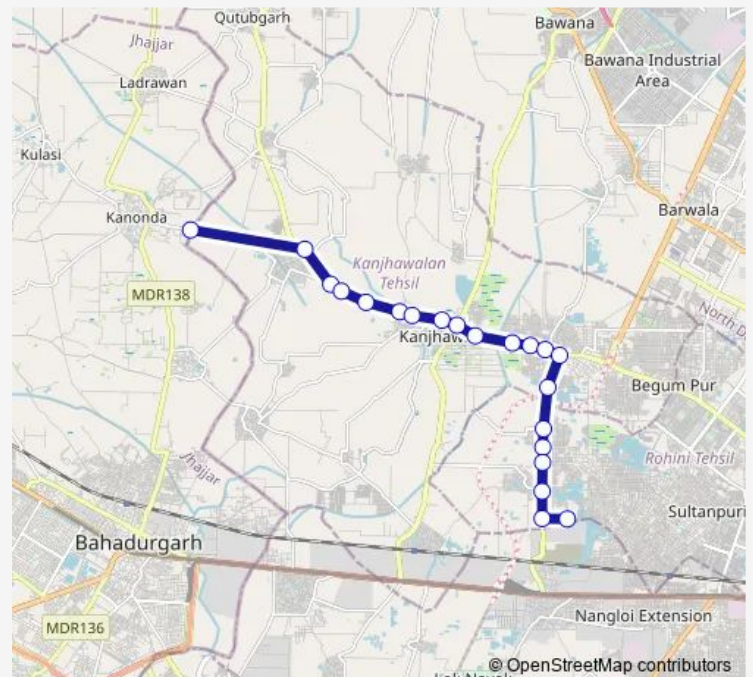

Bus 174Istldown

[Go to website](#)

Direction

Jonti Border — Rani Khera Depot 3

21 stops

[Open route schedule](#)

Jonti Border

Jonti Village

Rani Khera Village

Rani Khera Depot Crossing

Rani Khera Depot 3

Route schedule

Jonti Border — Rani Khera Depot 3

Monday 20:38-23:26

Tuesday 20:38-23:26

Wednesday 20:38-23:26

Thursday 20:38-23:26

Friday 20:38-23:26

Saturday 20:38-23:26

Sunday 20:38-23:26

Route info

Direction: Jonti Border

Stops: 21

Trip Duration: 0 hour 53 min