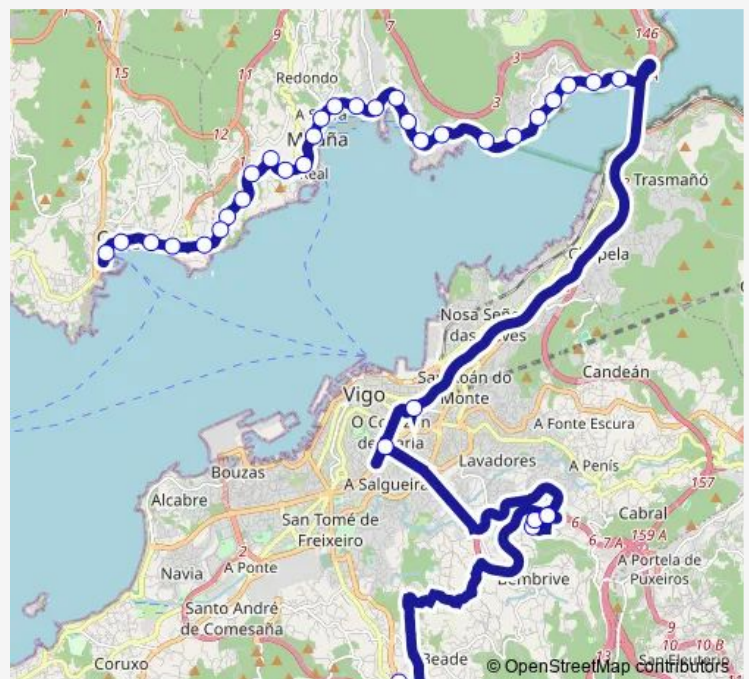

Porto de Domaio

Cerradiña

A Borna

Isamil

A Guía

Caiagua

Meira / Porta Do Sol

Suarez

Thursday 08:15-22:15

Friday 08:15-22:15

Saturday 08:15-22:15

Sunday 08:15-22:15

Route info

Direction: Hospital Álvaro Cunqueiro

Stops: 34

Trip Duration: 1 hour 30 min