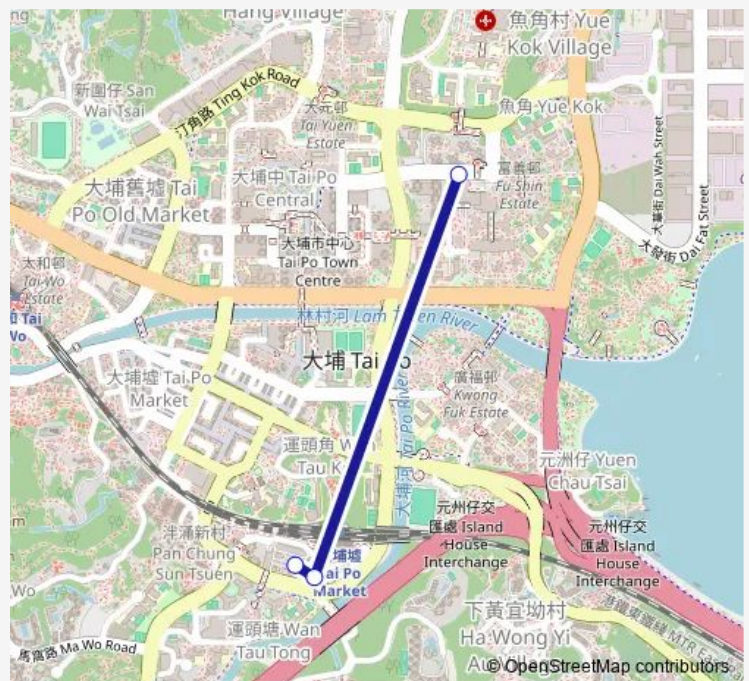

### Direction

[Kmb] FU Shin Estate — [Kmb] TAI PO Market Station BUS Terminus[[Lwb] TAI PO Market Station

3 stops

[Open route schedule](#)

[Kmb] FU Shin Estate

[Kmb] TAI PO Market Station BUS Terminus

[Kmb] TAI PO Market Station BUS Terminus[[Lwb] TAI PO Market Station

### Route schedule

[Kmb] FU Shin Estate — [Kmb] TAI PO Market Station BUS Terminus[[Lwb] TAI PO Market Station

Monday	06:00-00:47 <sup>+1</sup>
Tuesday	06:00-00:47 <sup>+1</sup>
Wednesday	06:00-00:47 <sup>+1</sup>
Thursday	06:00-00:47 <sup>+1</sup>
Friday	06:00-00:47 <sup>+1</sup>
Saturday	06:00-00:47 <sup>+1</sup>
Sunday	—

### Route info

Direction: [Kmb] FU Shin Estate

Stops: 3

Trip Duration: 0 hour 10 min

■ K17 — TAI PO (FU Shin) - TAI PO Market Station

### Direction

[Kmb] TAI PO Market Station BUS Terminus[[Lwb] TAI PO Market Station — [Kmb] FU Shin Estate

3 stops

[Open route schedule](#)

[Kmb] TAI PO Market Station BUS Terminus[[Lwb] TAI PO Market Station