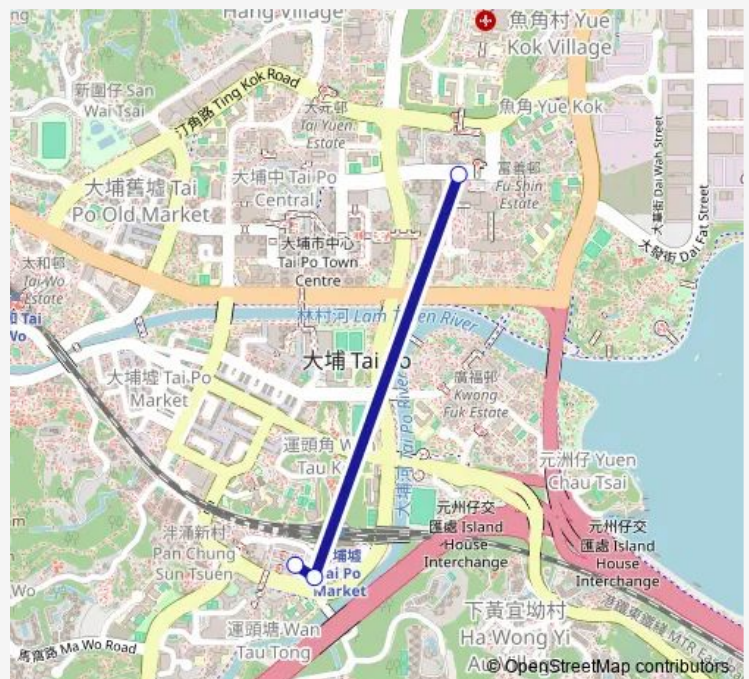

### Route schedule

[Kmb] FU Shin Estate — [Kmb] TAI PO Market Station BUS Terminus[[Lwb] TAI PO Market Station

Monday 06:00-00:47<sup>+1</sup>

Tuesday 06:00-00:47<sup>+1</sup>

Wednesday 06:00-00:47<sup>+1</sup>

### Route info

Direction: [Kmb] FU Shin Estate

Stops: 3

Trip Duration: 0 hour 10 min

■ K17 — TAI PO (FU Shin) - TAI PO Market Station

### Direction

[Kmb] TAI PO Market Station BUS Terminus[[Lwb] TAI PO Market Station — [Kmb] FU Shin Estate

3 stops

[Open route schedule](#)

[Kmb] TAI PO Market Station BUS Terminus[[Lwb] TAI PO Market Station