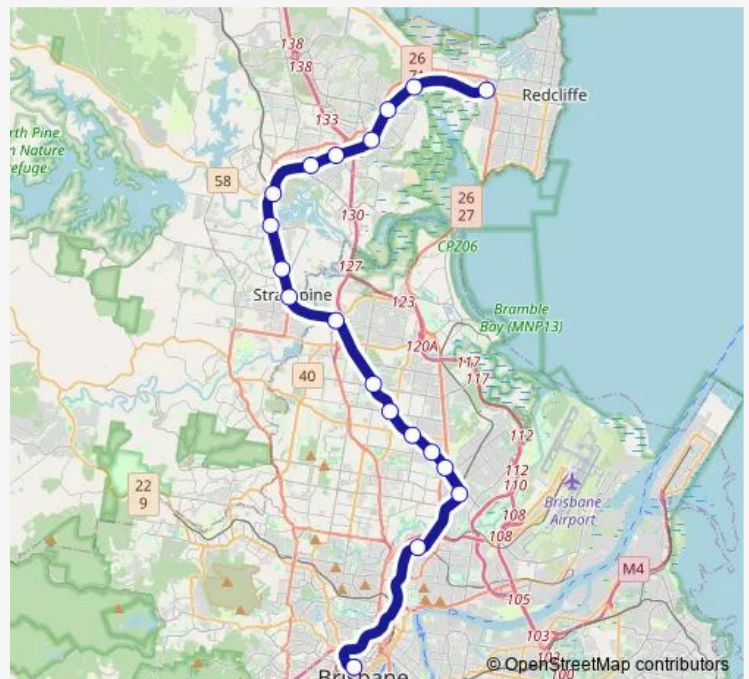

Bald Hills station, platform 3

Strathpine station, platform 3

Bray Park station, platform 3

Lawnton station, platform 3

Petrie station, platform 3

Kallangur station, platform 2

Murrumba Downs station, platform 2

Mango Hill station, platform 2

Mango Hill East station, platform 2

Rothwell station, platform 2

Kippa-Ring station, platform 2

Route schedule

Roma Street station, platform 10 — Kippa-Ring station, platform 2

Monday	—
Tuesday	—
Wednesday	—
Thursday	—
Friday	—
Saturday	—
Sunday	23:19

Route info

Direction: Roma Street station, platform 10

Stops: 19

Trip Duration: 0 hour 57 min

■ Brrp — Brisbane City - Redcliffe Peninsula

## Direction

Roma Street station, platform 9 — Kippa-Ring station, platform 2

19 stops

[Open route schedule](#)

Roma Street station, platform 9

Eagle Junction station, platform 4

Northgate station, platform 4