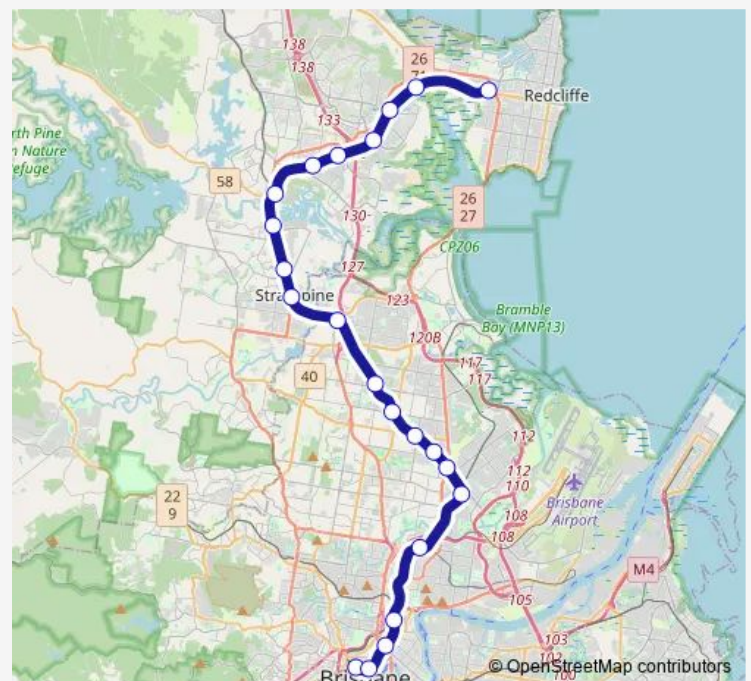

Kallangur station, platform 2

Murrumba Downs station, platform 2

Mango Hill station, platform 2

Mango Hill East station, platform 2

Rothwell station, platform 2

Route schedule

Roma Street station, platform 7 — Kippa-Ring station, platform 2

Monday —

Tuesday —

Wednesday —

Thursday —

Friday —

Saturday 06:18

Sunday —

Route info

Direction: Roma Street station, platform 7

Stops: 22

Trip Duration: 1 hour 0 min

■ BRRP — Brisbane City - Redcliffe Peninsula Line

Kippa-Ring station, platform 2

Direction

Roma Street station, platform 9 — Kippa-Ring station, platform 2

22 stops

[Open route schedule](#)

Roma Street station, platform 9

Central station, platform 6

Fortitude Valley station, platform 4

Bowen Hills station, platform 4

Eagle Junction station, platform 4

Northgate station, platform 4