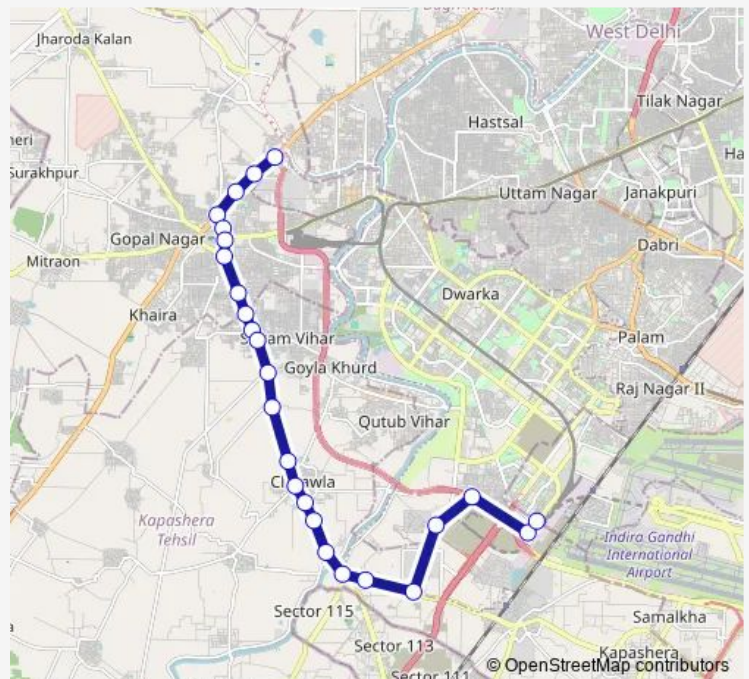

Bus 764mstlup

[Go to website](#)

Direction

Dichau Kalan Depot — Dwarka Sec-21 Crossing

25 stops

[Open route schedule](#)

- Dichau Kalan Depot
- Nirmal Vihar
- Udaseen Ashram
- Dichau Chowk
- Health Centre
- Najafgarh Delhi Gate
- Chawla Stand Najafgarh
- BDO Office Roshan Pura
- Durga Vihar
- Deenpur Village
- Goela Dairy Crossing
- Jhatikara Crossing
- Rewla Taj Pur More
- Chhawla School
- Chhawla Village
- Sumesh Vihar
- BSF Camp Chhawla
- BSF Campus Chhawla
- Toll Tax Post
- Bamnoli Power Station
- Bamnoli More

Route schedule

Dichau Kalan Depot — Dwarka Sec-21 Crossing

Monday	11:27-23:39
Tuesday	11:27-23:39
Wednesday	11:27-23:39
Thursday	11:27-23:39
Friday	11:27-23:39
Saturday	11:27-23:39
Sunday	11:27-23:39

Route info

Direction: Dichau Kalan Depot

Stops: 25

Trip Duration: 1 hour 7 min

■ 764mstlup

BusMaps

Dhool Siras

Pochan Pur Village

Dwarka Sec-21 Metro Station