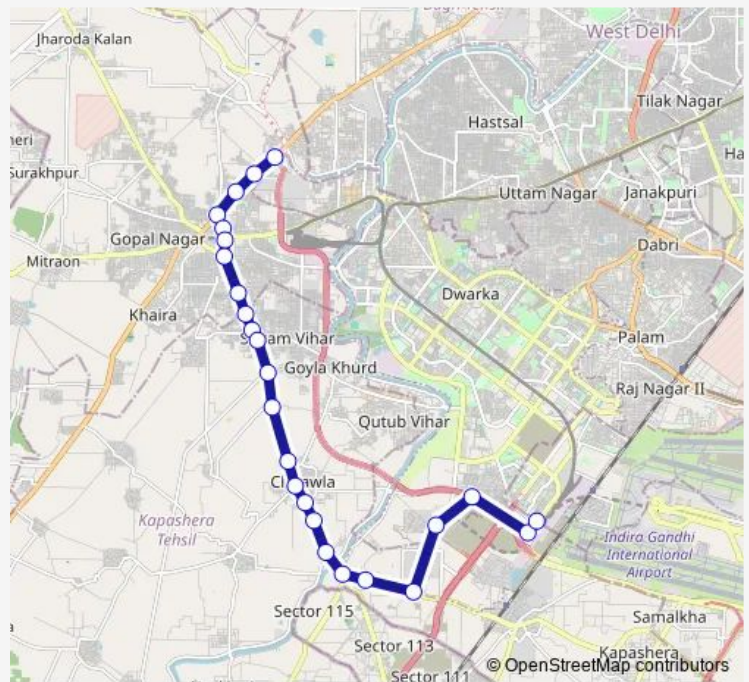

Bus 764mstlup

[Go to website](#)

Direction

Dichau Kalan Depot — Dwarka Sec-21 Crossing

25 stops

[Open route schedule](#)

- Dichau Kalan Depot
- Nirmal Vihar
- Udaseen Ashram
- Dichau Chowk
- Health Centre
- Najafgarh Delhi Gate
- Chawla Stand Najafgarh
- BDO Office Roshan Pura
- Durga Vihar
- Deenpur Village
- Goela Dairy Crossing
- Jhatikara Crossing
- Rewla Taj Pur More
- Chhawla School
- Chhawla Village
- Sumesh Vihar
- BSF Camp Chhawla
- BSF Campus Chhawla
- Toll Tax Post
- Bamnoli Power Station
- Bamnoli More

Route schedule

Dichau Kalan Depot — Dwarka Sec-21 Crossing

Monday	11:27-23:39
Tuesday	11:27-23:39
Wednesday	11:27-23:39
Thursday	11:27-23:39
Friday	11:27-23:39
Saturday	11:27-23:39
Sunday	11:27-23:39

Route info

Direction: Dichau Kalan Depot

Stops: 25

Trip Duration: 1 hour 7 min

764mstlup

BusMaps

Dhool Siras

Pochan Pur Village

Dwarka Sec-21 Metro Station