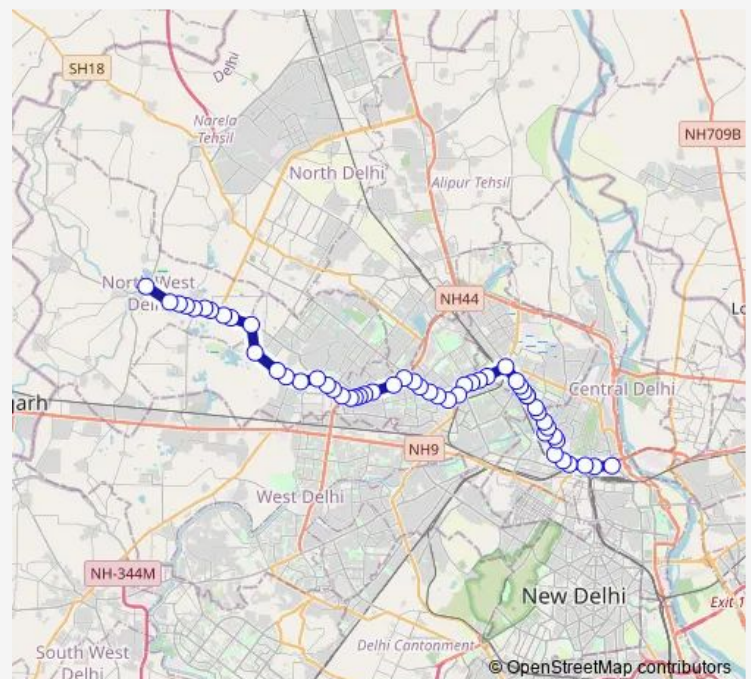

Ashok Vihar Crossing

### Route schedule

Isbt Kashmere Gate Terminal — SDM Court Kanjhawala

Monday 06:10-18:42

Tuesday 06:10-18:42

Wednesday 06:10-18:42

Thursday 06:10-18:42

Friday 06:10-18:42

Saturday 06:10-18:42

### Route info

Direction: Isbt Kashmere Gate Terminal

Stops: 54

Trip Duration: 1 hour 48 min

■ 247up

BusMaps

Richi Rich

Prem Bari Pul