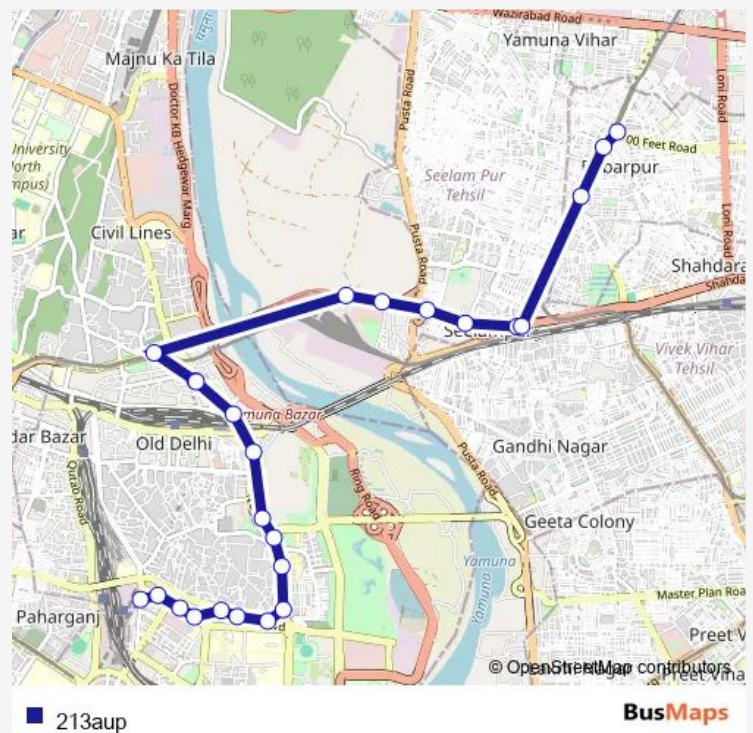

Shastri Park GT Road

Dharampura GT Road

Seelampur Gt Road

Route schedule

N D R Station G No 2 — Babar Pur Ext Terminal

Monday 06:25-22:39

Tuesday 06:25-22:39

Wednesday 06:25-22:39

Thursday 06:25-22:39

Friday 06:25-22:39

Saturday 06:25-22:39

Sunday 06:25-22:39

Route info

Direction: N D R Station G No 2

Stops: 25

Trip Duration: 0 hour 48 min

213aup

Seelam Pur Metro Mall

Zafrabad School

Mauj Pur

Babar Pur Ext Terminal

213aup Bus time schedules and route maps are available in an offline PDF at busmaps.com. Use the busmaps.com website to see live bus times, train schedule or subway schedule, and step-by-step directions for all public transit in Delhi