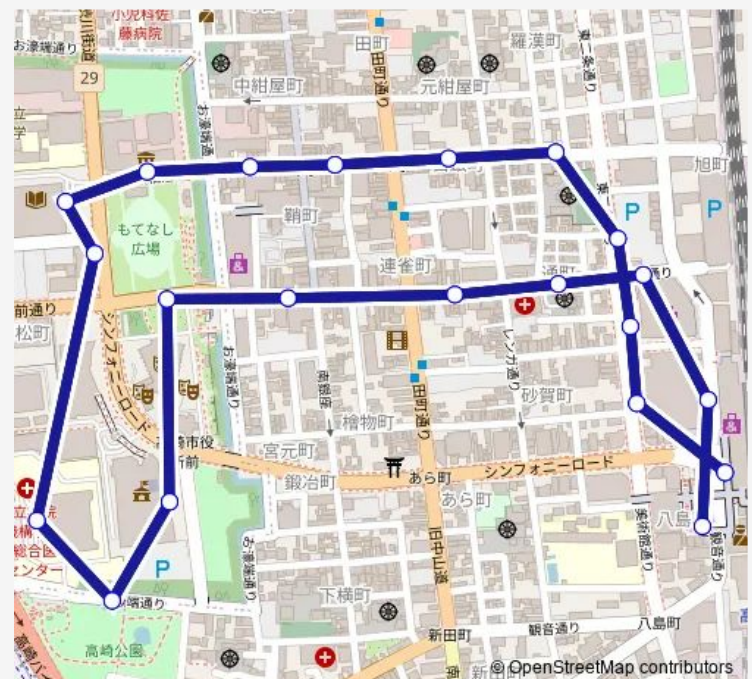

Thursday 07:40-18:00

Friday 07:40-18:00

Saturday 09:00-18:00

Sunday 09:00-18:00

Route info

Direction: 高崎駅西口

Stops: 21

Trip Duration: 0 hour 30 min