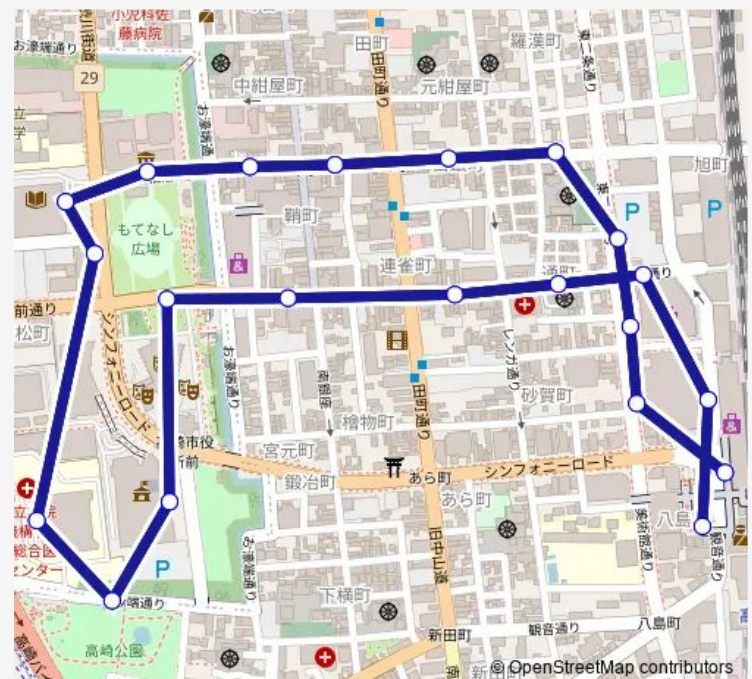

Thursday 07:40-18:00

Friday 07:40-18:00

Saturday 09:00-18:00

Sunday 09:00-18:00

Route info

Direction: 高崎駅西口

Stops: 21

Trip Duration: 0 hour 30 min