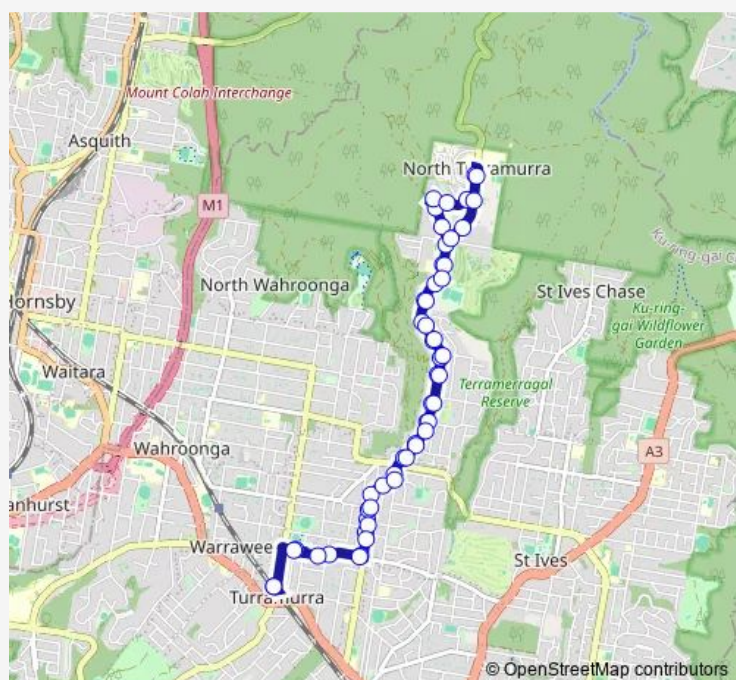

Route schedule

Turramurra Station, Stand D — Turramurra Station, Stand D

Monday	08:00-08:36
Tuesday	08:00-08:36
Wednesday	08:00-08:36
Thursday	08:00-08:36
Friday	08:00-08:36
Saturday	—
Sunday	—

Route info

Direction: Turramurra Station, Stand D

Stops: 54

Trip Duration: 0 hour 39 min

577 — Turramurra to North Turramurra (Loop Service) **BusMaps**

Curagal Playing Fields, Bobbin Head Rd

Bobbin Head Rd Opp Ku-ring-gai Creative Arts High School

Direction: Turrumurra Station, Stand D

Stops: 52

Trip Duration: 0 hour 28 min

Mctaggart Rd At Kirkpatrick St

Sandakan Park, Kirkpatrick St

Du Faur St Opp Kirkpatrick St

Bobbin Head Rd Opp Ku-ring-gai Creative Arts High School

Bobbin Head Rd At Canberra Av

Bobbin Head Rd After Coolabah Av

Boomerang St At Bobbin Head Rd

Boomerang St After Ku-Ring-Gai Av

Brentwood Av At Gilroy Rd

Turramurra Station, Stand D

577 Bus time schedules and route maps are available in an offline PDF at busmaps.com. Use the busmaps.com website to see live bus times, train schedule or subway schedule, and step-by-step directions for all public transit in Sydney