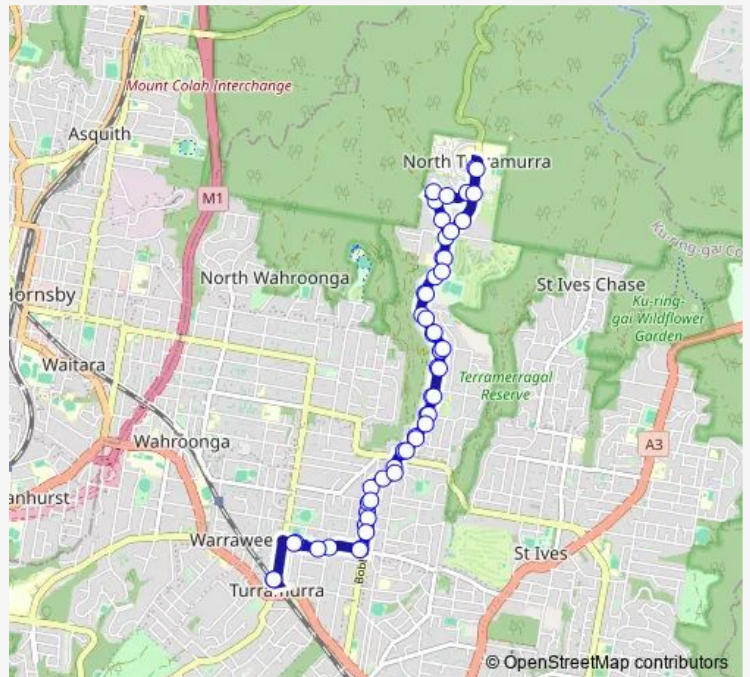

Route schedule

Turramurra Station, Stand D — Turramurra Station, Stand D

Monday	08:00-08:36
Tuesday	08:00-08:36
Wednesday	08:00-08:36
Thursday	08:00-08:36
Friday	08:00-08:36
Saturday	—
Sunday	—

Route info

Direction: Turramurra Station, Stand D

Stops: 54

Trip Duration: 0 hour 39 min

Curagal Playing Fields, Bobbin Head Rd

Bobbin Head Rd Opp Ku-ring-gai Creative Arts High School

Ku-ring-gai Creative Arts High School, Bobbin Head Rd

Wednesday 05:38-22:17

Thursday 05:38-22:17

Friday 05:38-22:17

Saturday 06:50-19:50

Sunday 07:50-16:50

Route info

Direction: Turrumurra Station, Stand D

Stops: 52

Boomerang St After Ku-Ring-Gai Av

Brentwood Av At Gilroy Rd

Turramurra Station, Stand D

577 Bus time schedules and route maps are available in an offline PDF at busmaps.com. Use the busmaps.com website to see live bus times, train schedule or subway schedule, and step-by-step directions for all public transit in Sydney