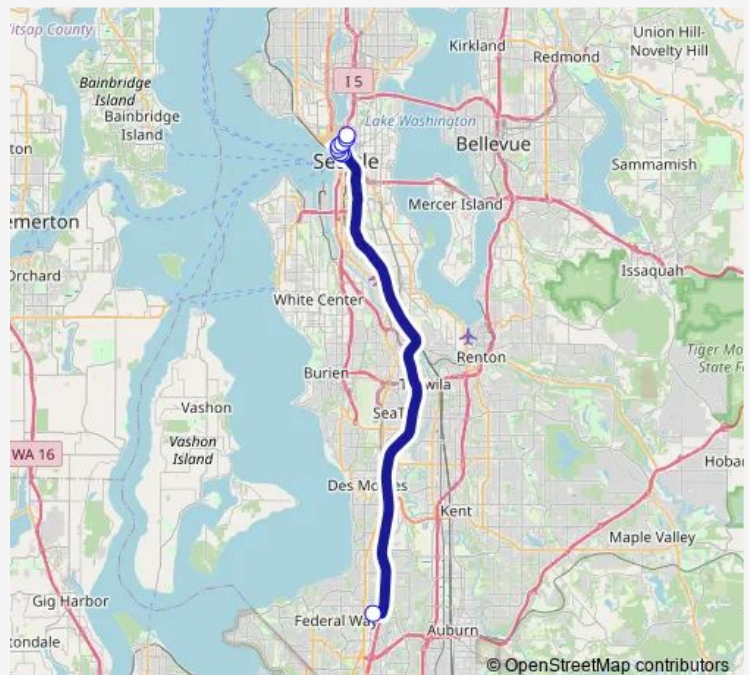

### Direction

Federal Way TC - Bay 7 — Eastlake Ave E & Stewart St

8 stops

[Open route schedule](#)

Federal Way TC - Bay 7

Seneca St & 5th Ave

4th Ave & University

4th Ave & Pine St

Olive Wy & 6th Ave

Howell St & 9th Ave

Howell St & Yale Ave

Eastlake Ave E & Stewart St

### Route schedule

Federal Way TC - Bay 7 — Eastlake Ave E & Stewart St

Monday 04:45-08:40

Tuesday 04:45-08:40

Wednesday 04:45-08:40

Thursday 04:45-08:40

Friday 04:45-08:40

Saturday 06:15-21:15

### Route info

Direction: Federal Way TC - Bay 7

Stops: 8

Trip Duration: 0 hour 52 min

577 — Federal Way - Seattle

**Direction**

Fairview Ave N &amp; Thomas St — Federal Way TC - Bay 2

10 stops