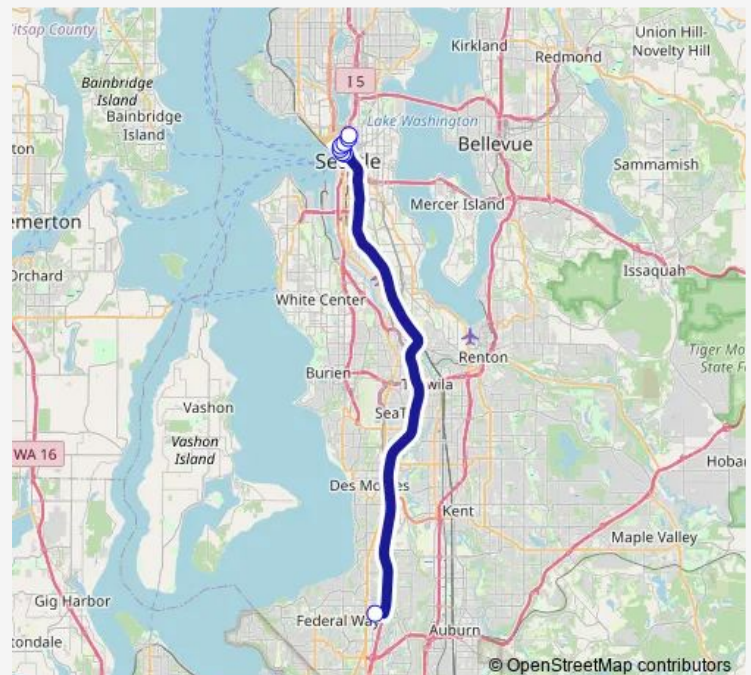

### Direction

Fairview Ave N & Thomas St — Federal Way TC - Bay 2

10 stops

[Open route schedule](#)

Fairview Ave N & Thomas St

Boren Ave & Virginia St

Stewart St & 9th Ave

Stewart St & 7th Ave

Stewart St & 3rd Ave

2nd Ave & Pike St

2nd Ave & Marion St

2nd Ave & James St

2nd Ave Ext & Jackson St S

Federal Way TC - Bay 2

### Route schedule

Fairview Ave N & Thomas St — Federal Way TC - Bay 2

Monday 05:33-17:22

Tuesday 05:33-17:22

Wednesday 05:33-17:22

Thursday 05:33-17:22

Friday 05:33-17:22

Saturday 07:13-22:13

### Route info

Direction: Fairview Ave N & Thomas St

Stops: 10

Trip Duration: 0 hour 42 min

**Direction**

Federal Way TC - Bay 7 — Eastlake Ave E &amp; Stewart St

8 stops

[Open route schedule](#)