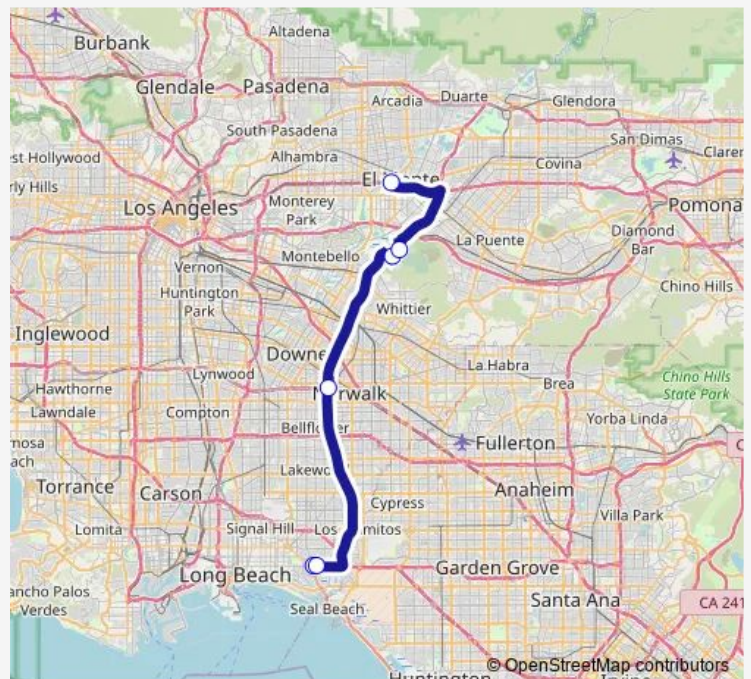

Wednesday 05:40-22:10

Thursday 05:40-22:10

Friday 05:40-22:10

Saturday —

Sunday —

Route info

Direction: 7th / Channel

Stops: 6

Trip Duration: 1 hour 1 min

■ 577 — Metro Express Line

Direction

El Monte Station - Lower Level — 7th / Channel

8 stops

[Open route schedule](#)

El Monte Station - Lower Level

Santa Anita / Amador

Monday 04:22-20:44

Tuesday 04:22-20:44

Wednesday 04:22-20:44

Thursday 04:22-20:44

Friday 04:22-20:44

Saturday —

Sunday —

Route info