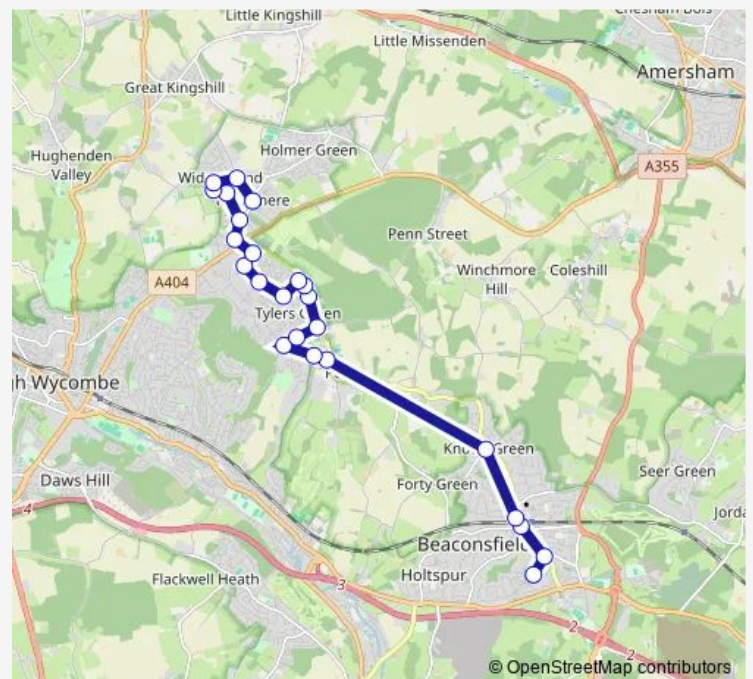

Roberts Ride

Western Dene

Park Parade

Park Lane

Crossroads

Rose Avenue

William Ramsay School

Pine Walk

The Pond

The Red Lion PH

Waitrose

Route schedule

The Warren — High School

Monday 06:28-07:50

Tuesday 06:28-07:50

Wednesday 06:28-07:50

Thursday 06:28-07:50

Friday 06:28-07:50

Saturday —

Sunday —

Route info

Direction: The Warren

Stops: 24

Trip Duration: 0 hour 38 min

■ 577 — Hazlemere - Tylers Green - Penn - Beaconsfield

Post Office

Candlemas Lane

High School

Direction

High School — Park Parade

24 stops

[Open route schedule](#)