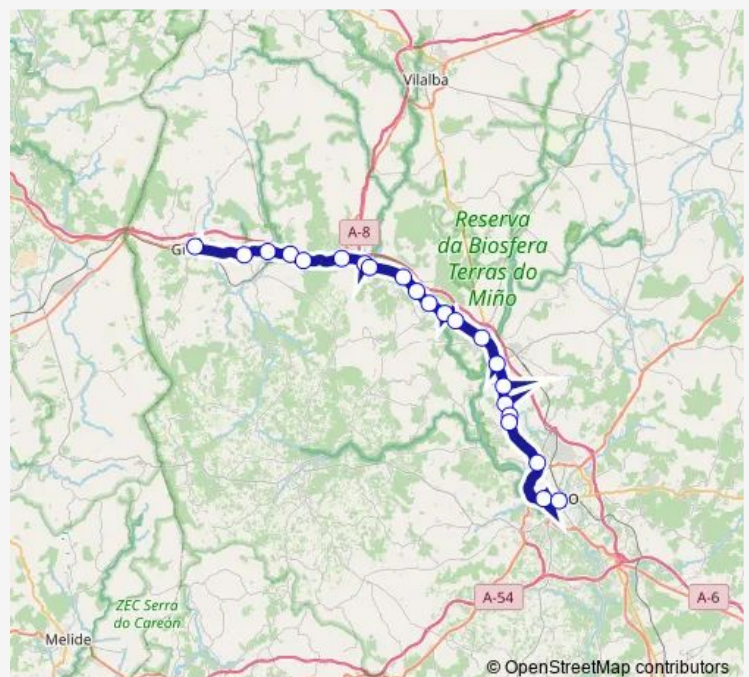

Thursday 07:30

Friday 07:30

Saturday —

Sunday —

Route info

Direction: Guitiriz Campo DA Feira

Stops: 22

Trip Duration: 1 hour 0 min

■ XG635011 — Guitiriz Campo da Feira - Lugo E.A.

Direction

Lugo E.A. — Guitiriz Campo DA Feira

22 stops

[Open route schedule](#)

Lugo E.A.

Lugo-Avda. DAS Américas

Lugo-Caraveis

Thursday 14:15

Friday 14:15

Saturday —

Sunday —

Route info

Direction: Lugo E.A.

Stops: 22

Trip Duration: 1 hour 0 min