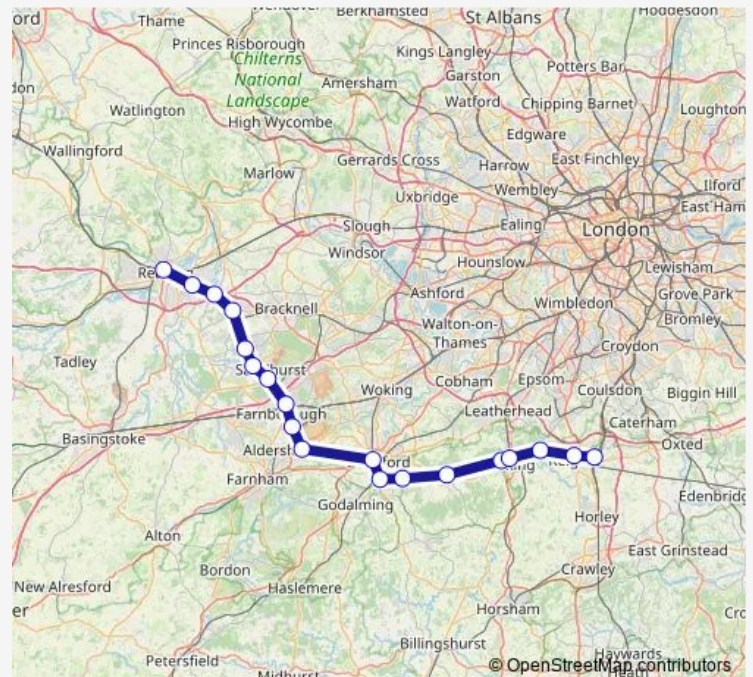

Rail Gw:Rdg->Rdh GW train service from RDG to Rdh

[Go to website](#)

Direction

Reading — Redhill

19 stops

[Open route schedule](#)

Reading

Earley

Saturday —

Sunday —

Route info

Direction: Reading

Stops: 19

Trip Duration: 1 hour 39 min

■ Gw:Rdg->Rdh — GW train service from RDG to Rdh

Direction

Reading — Redhill

19 stops

[Open route schedule](#)

Reading

Earley

Winnersh

Wokingham

Crowthorne

Sandhurst

Blackwater

Farnborough North

North Camp

Ash

Guildford

Shalford (Surrey)

Chilworth