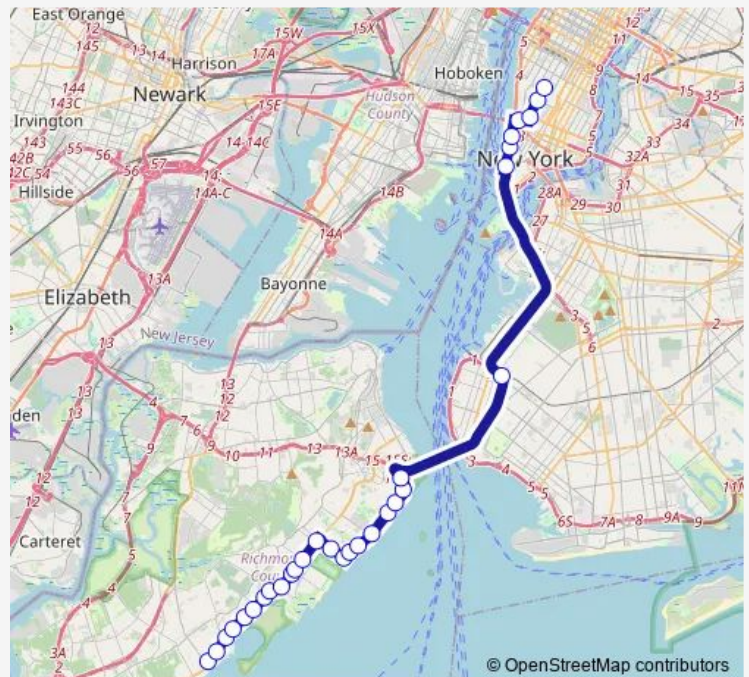

Wednesday 14:45-19:40

Thursday 14:45-19:40

Friday 14:45-19:40

Saturday —

Sunday —

Route info

Direction: Broadway/E 13 St

Stops: 30

Trip Duration: 1 hour 9 min

SIM9 — Eltingville - Greenwich Village Express

Hylan Blvd/Guyon Av

Hylan Blvd/Montreal Av

Hylan Blvd/Buffalo St

Hylan Blvd/Justin Av

Hylan Blvd/Keegans Ln

Hylan Blvd/Hillside Terr

Hylan Blvd/Nelson Av

Hylan Blvd/Armstrong Av

Richmond AV/Hylan Blvd

Direction

Hylan Blvd/Richmond Av — Avenue OF THE Americas/W 14 St

30 stops

[Open route schedule](#)

Hylan Blvd/Richmond Av

Route info

Direction: Hylan Blvd/Richmond Av

Stops: 30

Trip Duration: 1 hour 17 min

West ST/Warren St

West ST/North Moore St

Spring ST/Greenwich St

6 AV/Prince St