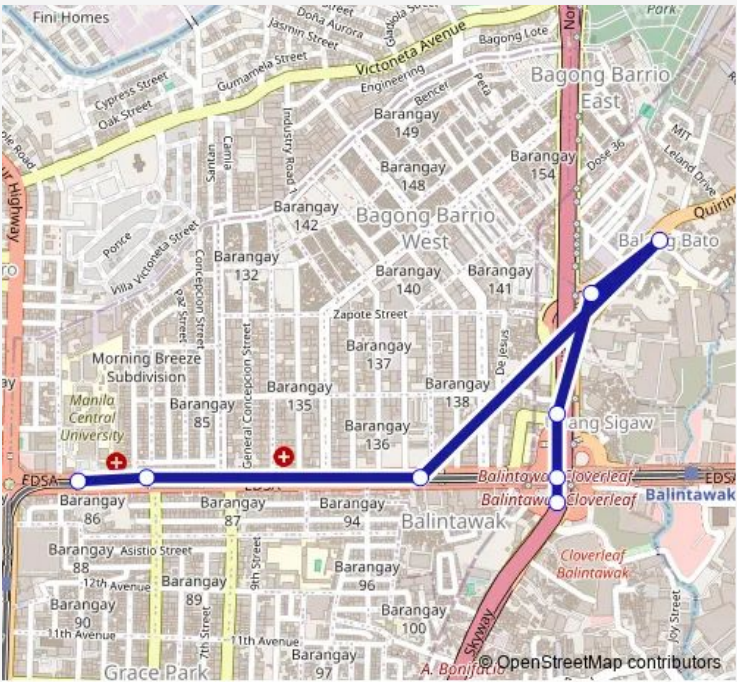

Bus Balintawak Monumento via Balong Bato

[Go to website](#)

Direction
 Andreas Bonifacio, Quezon City — Epifanio de los Santos Avenue / General Rosendo Simon Intersection , Caloocan City

8 stops

[Open route schedule](#)

- Andreas Bonifacio, Quezon City
- North Luzon Expressway / Epifanio de los Santos Avenue Intersection, Caloocan City
- North Luzon Expressway near Bonifacio Memorial Elementary School, Caloocan City
- Quirino Highway, Quezon City
- Quirino Highway / S Gonzales Drive Intersection, Quezon City
- Epifanio de los Santos Avenue / General Evangelista , Caloocan City
- Epifanio de los Santos Avenue / 5th Street Intersection , Caloocan City
- Epifanio de los Santos Avenue / General Rosendo Simon Intersection , Caloocan City

Route schedule

Andreas Bonifacio, Quezon City — Epifanio de los Santos Avenue / General Rosendo Simon Intersection , Caloocan City

Monday	00:00
Tuesday	00:00
Wednesday	00:00
Thursday	00:00
Friday	00:00
Saturday	00:00
Sunday	00:00

Route info

Direction: Andreas Bonifacio, Quezon City

Stops: 8

Trip Duration: 0 hour 15 min

Direction

Epifanio de los Santos Avenue / General Rosendo Simon Intersection , Caloocan City — Epifanio de los Santos Avenue, Caloocan City