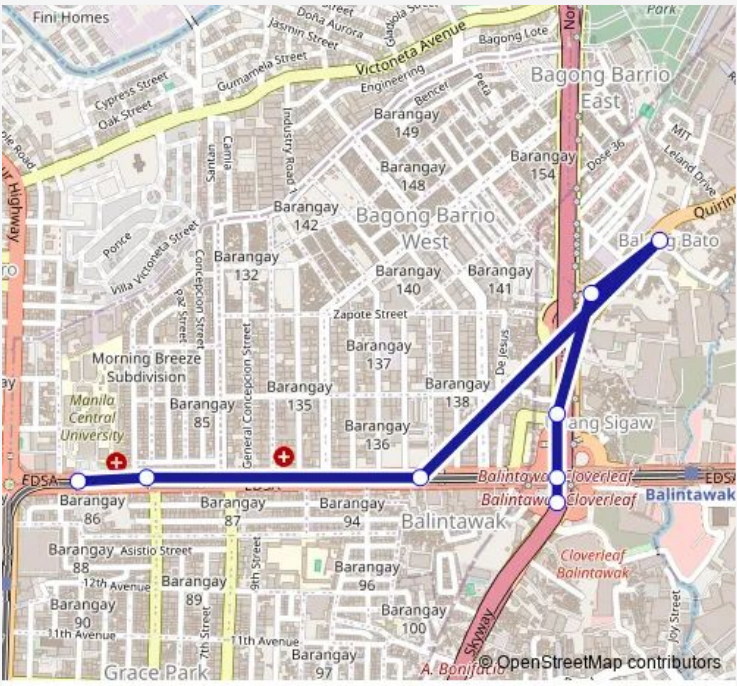

Bus Balintawak Monumento via Balong Bato

[Go to website](#)

Direction
 Andreas Bonifacio, Quezon City — Epifanio de los Santos Avenue / General Rosendo Simon Intersection , Caloocan City

8 stops

[Open route schedule](#)

- Andreas Bonifacio, Quezon City
- North Luzon Expressway / Epifanio de los Santos Avenue Intersection, Caloocan City
- North Luzon Expressway near Bonifacio Memorial Elementary School, Caloocan City
- Quirino Highway, Quezon City
- Quirino Highway / S Gonzales Drive Intersection, Quezon City
- Epifanio de los Santos Avenue / General Evangelista , Caloocan City
- Epifanio de los Santos Avenue / 5th Street Intersection , Caloocan City
- Epifanio de los Santos Avenue / General Rosendo Simon Intersection , Caloocan City

Route schedule
 Andreas Bonifacio, Quezon City — Epifanio de los Santos Avenue / General Rosendo Simon Intersection , Caloocan City

Monday	00:00
Tuesday	00:00
Wednesday	00:00
Thursday	00:00
Friday	00:00
Saturday	00:00
Sunday	00:00

Route info
 Direction: Andreas Bonifacio, Quezon City
 Stops: 8
 Trip Duration: 0 hour 15 min

Direction

Epifanio de los Santos Avenue / General Rosendo Simon Intersection , Caloocan City — Epifanio de los Santos Avenue, Caloocan City