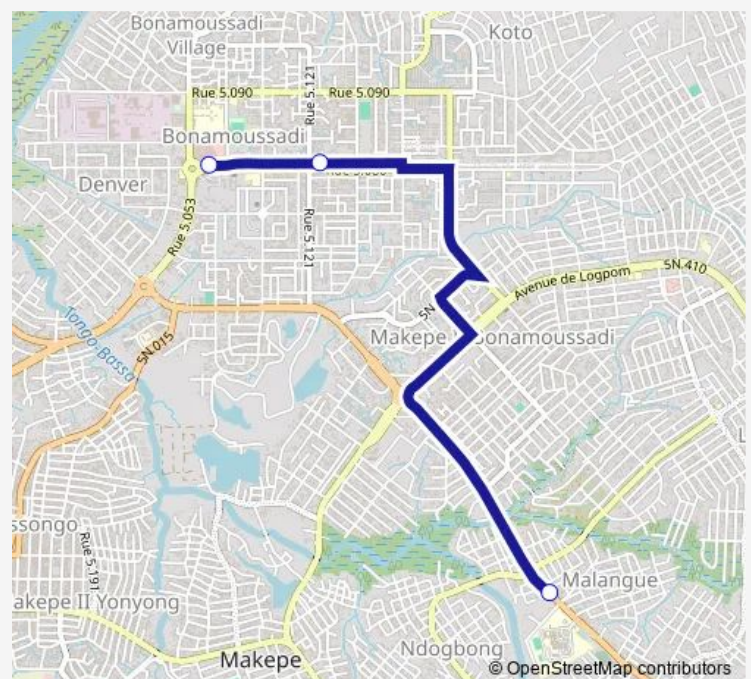

Communal Taxi Service Hôpital Général to Marche Bonamoussadi

[Go to website](#)**Direction**

Kotto Immeuble — Marche de Bonamoussadi

3 stops

[Open route schedule](#)

Kotto Immeuble

Eglise Pcc

Marche de Bonamoussadi

Route schedule

Kotto Immeuble — Marche de Bonamoussadi

Monday	13:39
Tuesday	13:39
Wednesday	13:39
Thursday	13:39
Friday	13:39
Saturday	13:39
Sunday	13:39

Route info

Direction: Kotto Immeuble

Stops: 3

Trip Duration: 0 hour 15 min

Hôpital Général to Marche Bonamoussadi

Communal Taxi Service time schedules and route maps are available in an offline PDF at busmaps.com. Use the busmaps.com website to see live bus times, train schedule or subway schedule, and step-by-step directions for all public transit in Douala