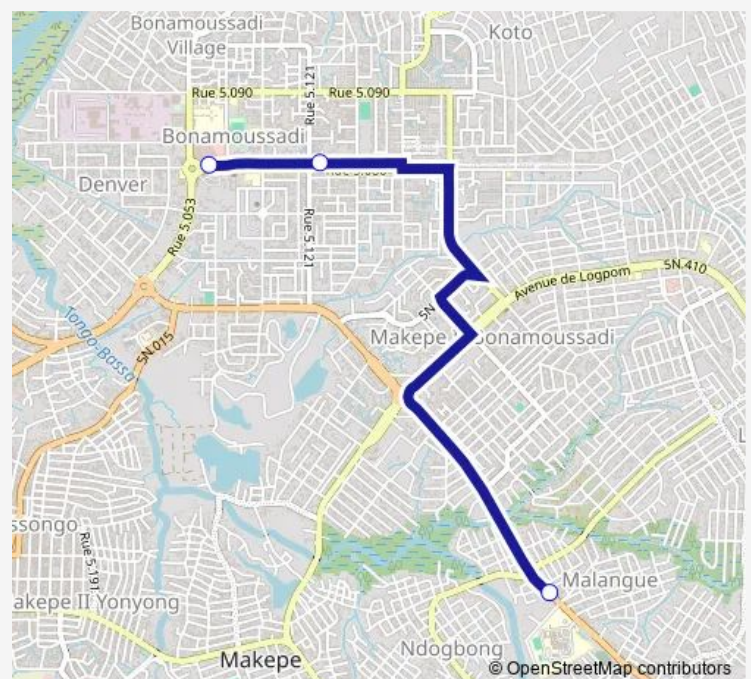

Communal Taxi Service Hôpital Général to Marche Bonamoussadi

[Go to website](#)**Direction**

Kotto Immeuble — Marche de Bonamoussadi

3 stops

[Open route schedule](#)

Kotto Immeuble

Eglise Pcc

Marche de Bonamoussadi

Route schedule

Kotto Immeuble — Marche de Bonamoussadi

Monday	13:39
Tuesday	13:39
Wednesday	13:39
Thursday	13:39
Friday	13:39
Saturday	13:39
Sunday	13:39

Route info

Direction: Kotto Immeuble

Stops: 3

Trip Duration: 0 hour 15 min

Hôpital Général to Marche Bonamoussadi

Communal Taxi Service time schedules and route maps are available in an offline PDF at busmaps.com. Use the busmaps.com website to see live bus times, train schedule or subway schedule, and step-by-step directions for all public transit in Douala