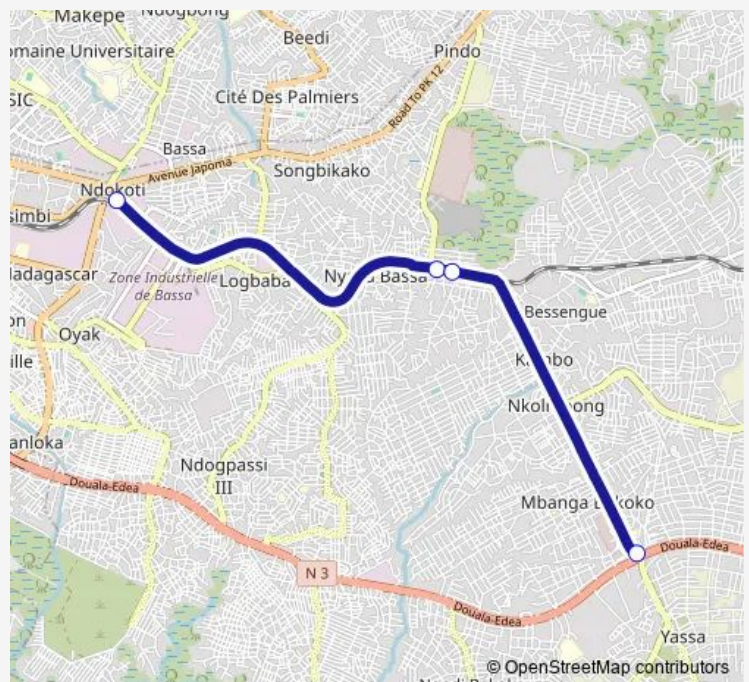

Communal Taxi Service Ndokoti to Yassa

[Go to website](#)

**Direction**

Carrefour Tunnel Ndokoti. Logbaba Route de Japoma — Total Mbanga Bakoko

4 stops

[Open route schedule](#)

Carrefour Tunnel Ndokoti. Logbaba Route de Japoma

Entreny E.P.C Nyalla

Pharmacy la Vita Nyalla

Total Mbanga Bakoko

Route schedule

Carrefour Tunnel Ndokoti. Logbaba Route de Japoma — Total Mbanga Bakoko

Monday	12:59
Tuesday	12:59
Wednesday	12:59
Thursday	12:59
Friday	12:59
Saturday	12:59
Sunday	12:59

Route info

Direction: Carrefour Tunnel Ndokoti. Logbaba Route de Japoma

Stops: 4

Trip Duration: 0 hour 26 min

■ Ndokoti to Yassa

Communal Taxi Service time schedules and route maps are available in an offline PDF at [busmaps.com](https://busmaps.com). Use the [busmaps.com](https://busmaps.com) website to see live bus times, train schedule or subway schedule, and step-by-step directions for all public transit in Douala