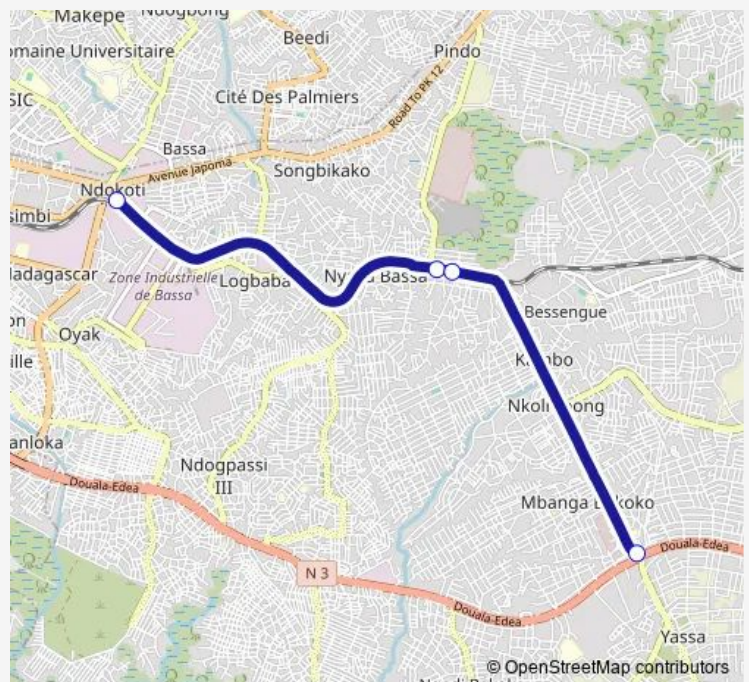

Communal Taxi Service Ndokoti to Yassa

[Go to website](#)

**Direction**

Carrefour Tunnel Ndokoti. Logbaba Route de Japoma — Total Mbanga Bakoko

4 stops

[Open route schedule](#)

Carrefour Tunnel Ndokoti. Logbaba Route de Japoma

Entreny E.P.C Nyalla

Pharmacy la Vita Nyalla

Total Mbanga Bakoko

Route schedule

Carrefour Tunnel Ndokoti. Logbaba Route de Japoma — Total Mbanga Bakoko

Monday	12:59
Tuesday	12:59
Wednesday	12:59
Thursday	12:59
Friday	12:59
Saturday	12:59
Sunday	12:59

Route info

Direction: Carrefour Tunnel Ndokoti. Logbaba Route de Japoma

Stops: 4

Trip Duration: 0 hour 26 min

■ Ndokoti to Yassa

Communal Taxi Service time schedules and route maps are available in an offline PDF at [busmaps.com](https://busmaps.com). Use the [busmaps.com](https://busmaps.com) website to see live bus times, train schedule or subway schedule, and step-by-step directions for all public transit in Douala