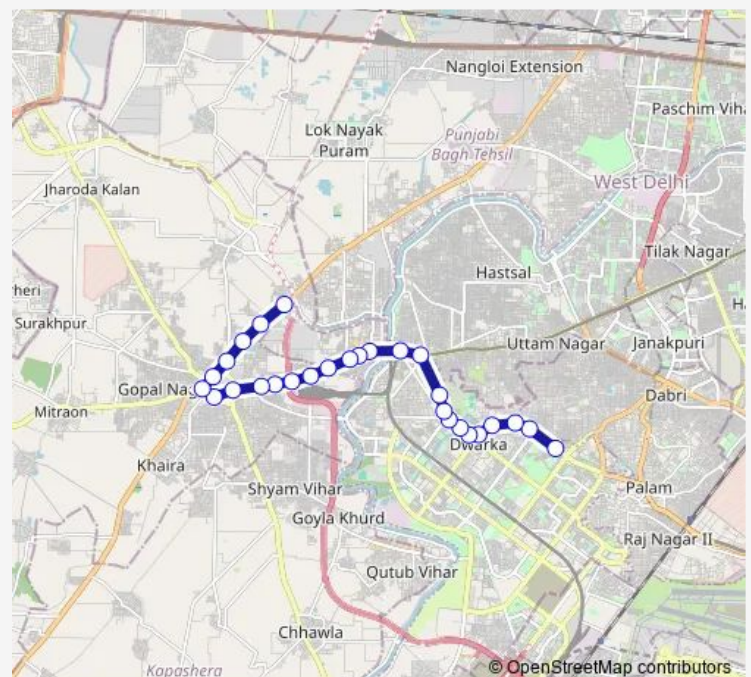

Thursday 04:02-09:24

Friday 04:02-09:24

Saturday 04:02-09:24

Sunday 04:02-09:24

Route info

Direction: Madhu Vihar

Stops: 28

Trip Duration: 0 hour 49 min

764mvstldown

BusMaps

Police Station Najafgarh

Nazafgarh Dhansa More

Jharoda Crossing

Dichau Chowk

Udaseen Ashram

Nirmal Vihar