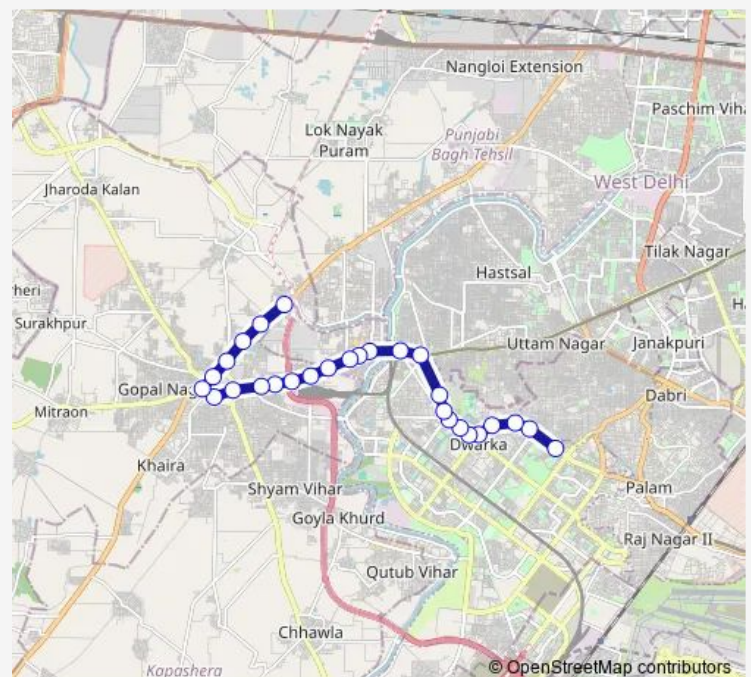

Thursday 04:02-09:24

Friday 04:02-09:24

Saturday 04:02-09:24

Sunday 04:02-09:24

Route info

Direction: Madhu Vihar

Stops: 28

Trip Duration: 0 hour 49 min

764mvstldown

BusMaps

Police Station Najafgarh

Nazafgarh Dhansa More

Jharoda Crossing

Dichau Chowk

Udaseen Ashram

Nirmal Vihar