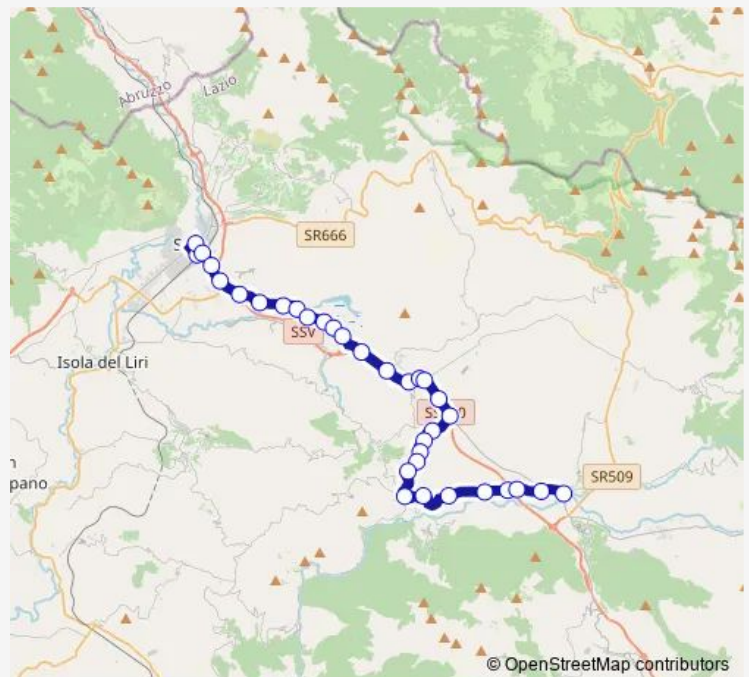

### Route schedule

Sora | Stazione FS # f5890 — Atina | Corso Munazio  
Planco Viale Cartiera # f7285

Monday	06:30
Tuesday	06:30
Wednesday	06:30
Thursday	06:30
Friday	06:30
Saturday	06:30
Sunday	—

### Route info

Direction: Sora | Stazione FS # f5890

Stops: 33

Trip Duration: 0 hour 30 min

Casalvieri | Via Roselli, 1 # f7361

Casalvieri | Via San Martino, 1 # f7362

Casalvieri | Roselli # f7363

Casalvieri | Tirlo # f7364