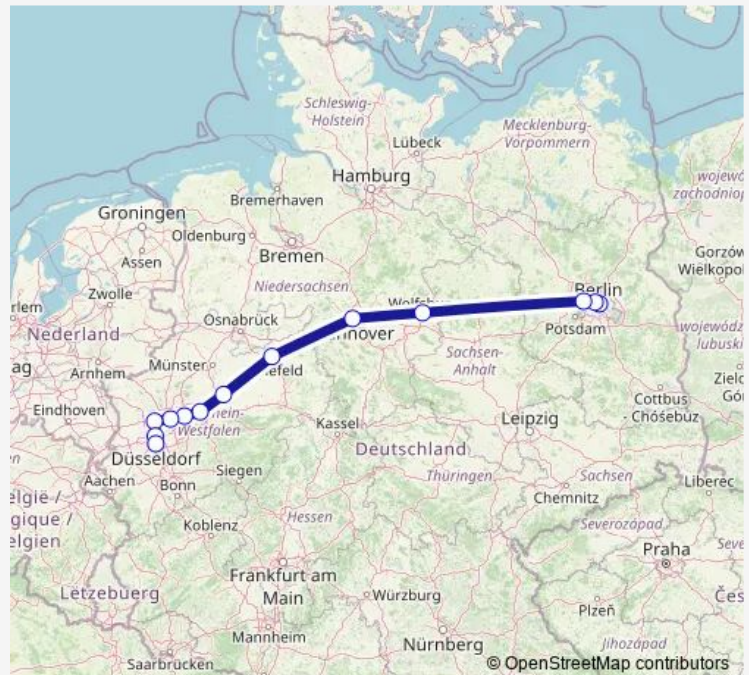

Direction

Berlin Ostbahnhof — Düsseldorf Hbf

13 stops

[Open route schedule](#)

Berlin Ostbahnhof

Berlin Hbf (tief)

Berlin-Spandau

Wolfsburg Hbf

Hannover Hbf

Bielefeld Hbf

Hamm(Westf)

Dortmund Hbf

Bochum Hbf

Essen Hbf

Duisburg Hbf

Düsseldorf Flughafen

Düsseldorf Hbf

Route schedule

Berlin Ostbahnhof — Düsseldorf Hbf

Monday 09:22-09:49

Tuesday 09:22-09:49

Wednesday 09:22-09:49

Thursday 09:22-09:49

Friday 09:22-09:49

Saturday 09:22-09:39

Sunday 09:22-09:39

Route info

Direction: Berlin Ostbahnhof

Stops: 13

Trip Duration: 4 hour 44 min

ICE 942 Rail time schedules and route maps are available in an offline PDF at busmaps.com. Use the busmaps.com website to see live bus times, train schedule or subway schedule, and step-by-step directions for all public transit in Berlin