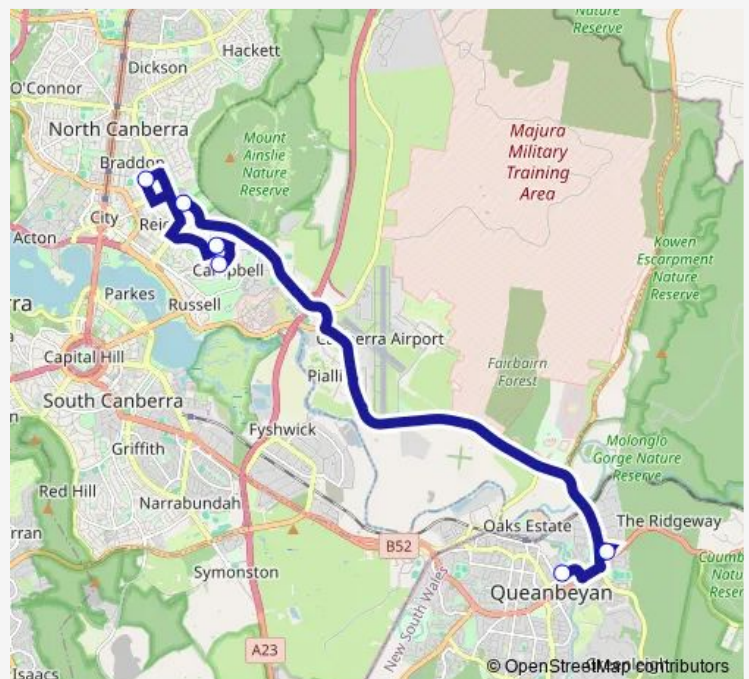

School Bus S154 Campbell Primary to Queanbeyan Interchange

[Go to website](#)

Direction

Campbell PS School Grounds — Queanbeyan Interchange, Stand 1

6 stops

[Open route schedule](#)

Campbell PS School Grounds

St Thomas More's PS White St

Donaldson St After Elouera St

Campbell HS Treloar Cr

Queanbeyan East Public School, Mulloon St

Queanbeyan Interchange, Stand 1

Route schedule

Campbell PS School Grounds — Queanbeyan Interchange, Stand 1

Monday	15:06
Tuesday	15:06
Wednesday	15:06
Thursday	15:06
Friday	15:06
Saturday	—
Sunday	—

Route info

Direction: Campbell PS School Grounds

Stops: 6

Trip Duration: 0 hour 32 min

S154 School Bus time schedules and route maps are available in an offline PDF at busmaps.com. Use the busmaps.com website to see live bus times, train schedule or subway schedule, and step-by-step directions for all public transit in Canberra