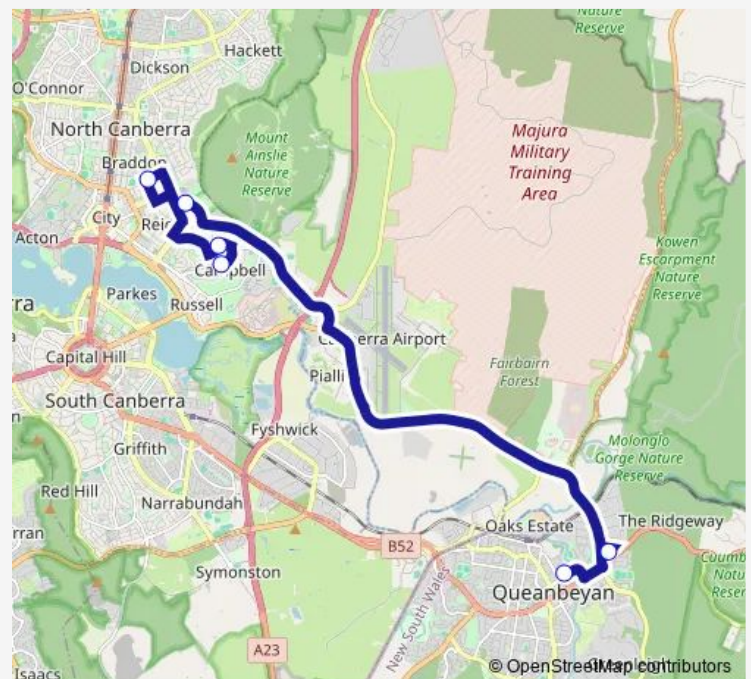

School Bus S154 Campbell Primary to Queanbeyan Interchange

[Go to website](#)

Direction

Campbell PS School Grounds — Queanbeyan Interchange, Stand 1

6 stops

[Open route schedule](#)

Campbell PS School Grounds

St Thomas More's PS White St

Donaldson St After Elouera St

Campbell HS Treloar Cr

Queanbeyan East Public School, Mulloon St

Queanbeyan Interchange, Stand 1

Route schedule

Campbell PS School Grounds — Queanbeyan Interchange, Stand 1

Monday	15:06
Tuesday	15:06
Wednesday	15:06
Thursday	15:06
Friday	15:06
Saturday	—
Sunday	—

Route info

Direction: Campbell PS School Grounds

Stops: 6

Trip Duration: 0 hour 32 min

S154 School Bus time schedules and route maps are available in an offline PDF at busmaps.com. Use the busmaps.com website to see live bus times, train schedule or subway schedule, and step-by-step directions for all public transit in Canberra

The schedule is provided in the local timezone. Times with "(+1)" indicate departures on the next day.

PDF file created on 2025-01-16

2024 BusMaps.com - All Rights Reserved