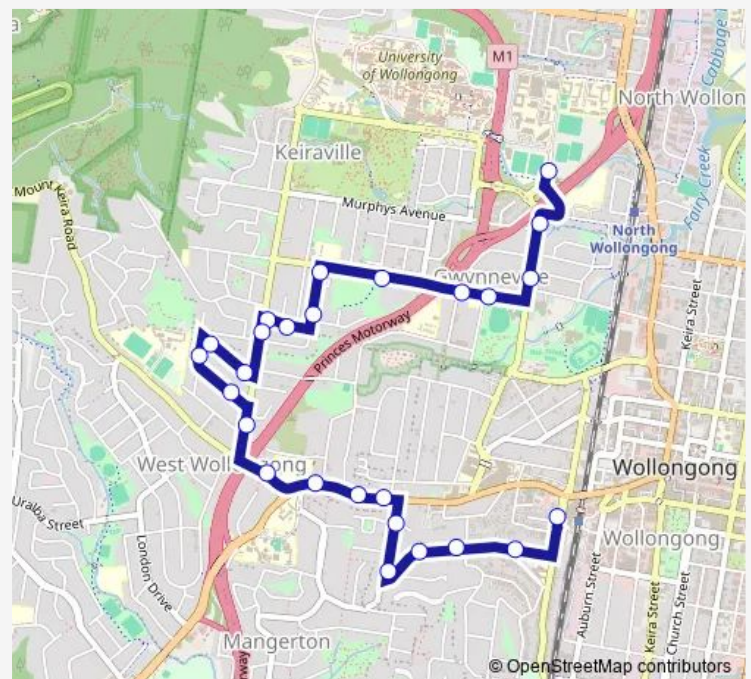

Armstrong St Before Cochrane St

Cochrane St Before Robsons Rd

Robsons Rd At Parsons St

Robsons Rd After Keira Mine Rd

Rose St At Bell St

William St Opp Akuna St

William St Before Gipps Rd

Gipps Rd Before John St

Gipps Rd Before Eastern St

Gipps Rd Opp Wiseman Park

Foley St Opp Gipps St

Foley St Opp Lucinda St

Tafe Illawarra, University Av

Route schedule

Gladstone Av Opp Tafe Illawarra — Wollongong High School Performing Arts Centre, Princes Hwy

Monday 07:58

Tuesday 07:58

Wednesday 07:58

Thursday 07:58

Friday 07:58

Saturday —

Sunday —

Route info

Direction: Gladstone Av Opp Tafe Illawarra

Stops: 21

Trip Duration: 0 hour 22 min

S154 — Foleys Lane opp Tafe Illawarra to Gladstone Ave at Frederick St

Wollongong High School Performing Arts Centre, Princes
Hwy