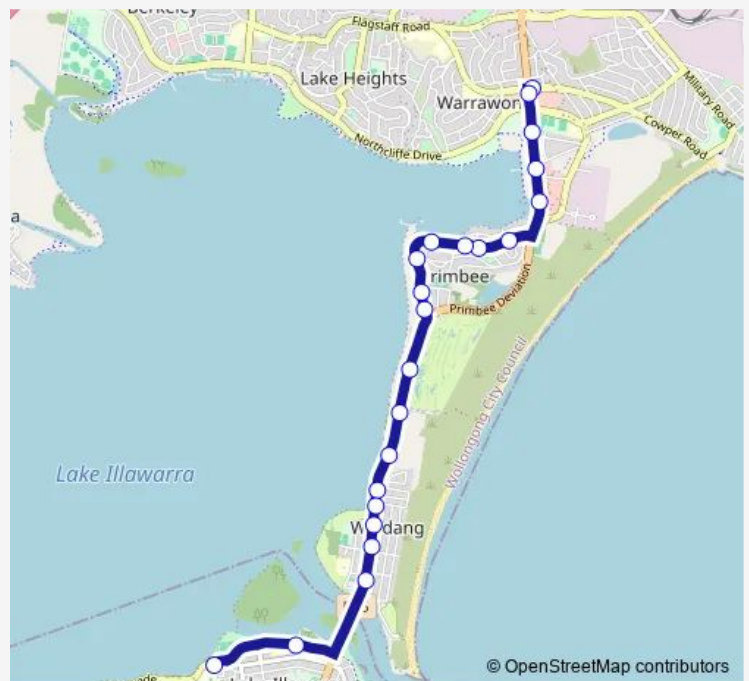

Warrawong Plaza, King St

King Av At Hoskins Av

King Av After Kemblawarra Rd

King St Centre, King St

Illowra Cres At Illowra Pkwy

Primbee Public School, Illowra Cres

Illowra Cres Before Overhill Rd

119 Lakeview Pde

Lakeview Pde At Fairymeadow Pkwy

Windang Rd After Nicolle Rd

Windang Rd Before Primbee Bypa

Port Kembla Golf Club, Windang Rd

Windang Rd At Bakers Lane

71 Windang Rd

Windang Rd After Boundary Rd

Windang Rd After Wattle St

Windang Rd After Bankia Av

Windang Rd Before Boronia Av

Windang Rd Opp Cedar Av

Lake Illawarra South Public School, Reddall Pde

Route schedule

Warrawong Plaza, Cowper St — Lake Illawarra High School, School Grounds, Reddall Pde

Monday	07:35
Tuesday	07:35
Wednesday	07:35
Thursday	07:35
Friday	07:35
Saturday	—
Sunday	—

Route info

Direction: Warrawong Plaza, Cowper St

Stops: 22

Trip Duration: 0 hour 20 min

S156 — Lake Illawarra HS to Warrawong Hs