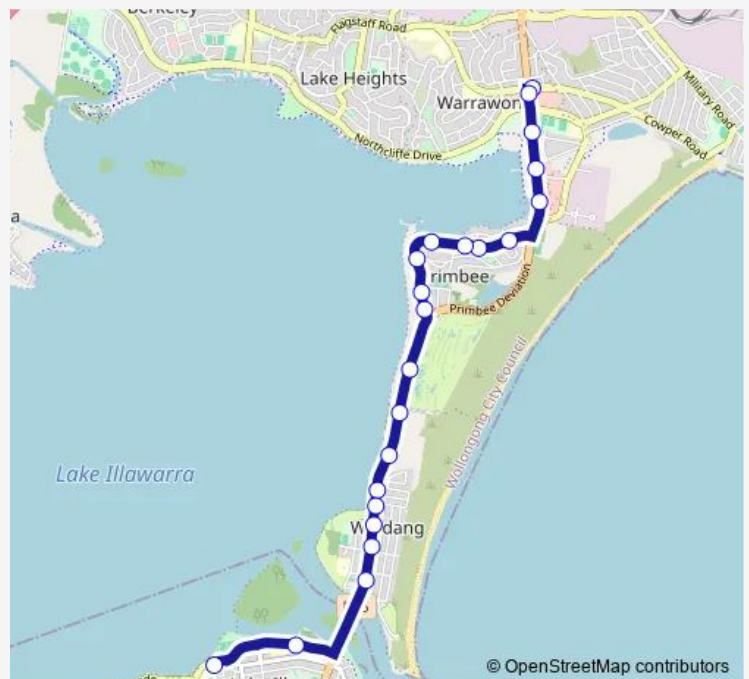

Warrawong Plaza, King St

King Av At Hoskins Av

King Av After Kemblawarra Rd

King St Centre, King St

Illowra Cres At Illowra Pkwy

Primbee Public School, Illowra Cres

Illowra Cres Before Overhill Rd

119 Lakeview Pde

Lakeview Pde At Fairymeadow Pkwy

Windang Rd After Nicolle Rd

Windang Rd Before Primbee Bypa

Port Kembla Golf Club, Windang Rd

Windang Rd At Bakers Lane

71 Windang Rd

Windang Rd After Boundary Rd

Windang Rd After Wattle St

Windang Rd After Bankia Av

Windang Rd Before Boronia Av

Windang Rd Opp Cedar Av

Lake Illawarra South Public School, Reddall Pde

Route schedule

Warrawong Plaza, Cowper St — Lake Illawarra High School, School Grounds, Reddall Pde

Monday	07:35
Tuesday	07:35
Wednesday	07:35
Thursday	07:35
Friday	07:35
Saturday	—
Sunday	—

Route info

Direction: Warrawong Plaza, Cowper St

Stops: 22

Trip Duration: 0 hour 20 min

S156 — Lake Illawarra HS to Warrawong Hs