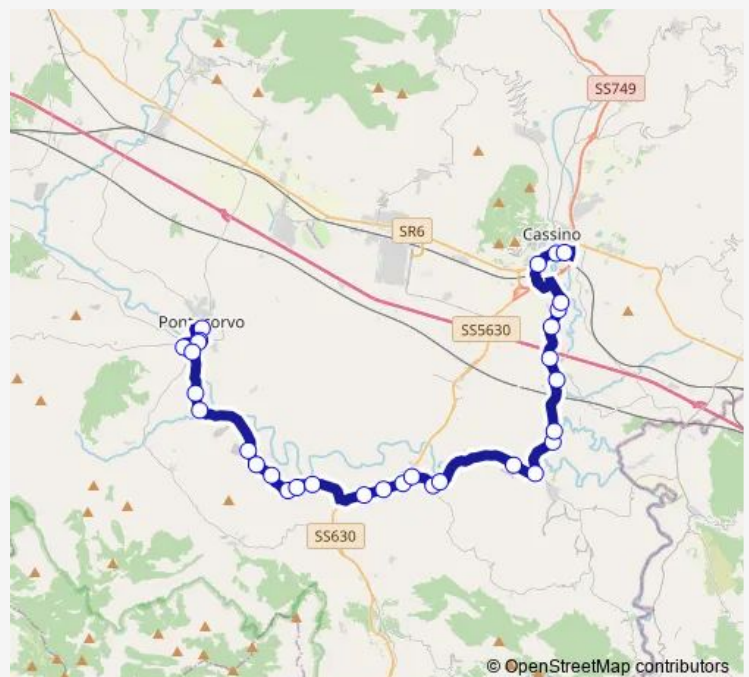

Sant'Apollinare | Via Pantanelle # f8164

Sant'Apollinare | Cimitero # f8224

Route schedule

Pontecorvo | Ospedale # f4299 — Cassino | Viale Garigliano Via Volturno # f4412

Monday	07:10
Tuesday	07:10
Wednesday	07:10
Thursday	07:10
Friday	07:10
Saturday	—
Sunday	—

Route info

Direction: Pontecorvo | Ospedale # f4299

Stops: 31

Trip Duration: 0 hour 55 min

Pontecorvo - Cassino # Cs567d

Cassino | Via Santi Via Giunture # f8245

Cassino | Via Santi Via Panaccioni # f8246

Cassino | Sant'Angelo in Theodice # f8247