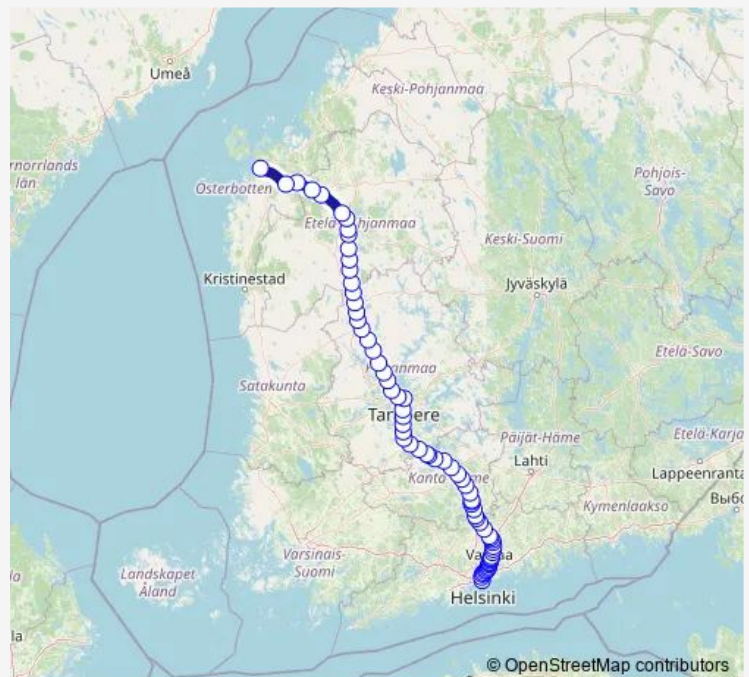

Thursday 07:23

Friday —

Saturday —

Sunday 07:23

Route info

Direction: Helsinki

Stops: 72

Trip Duration: 3 hour 44 min