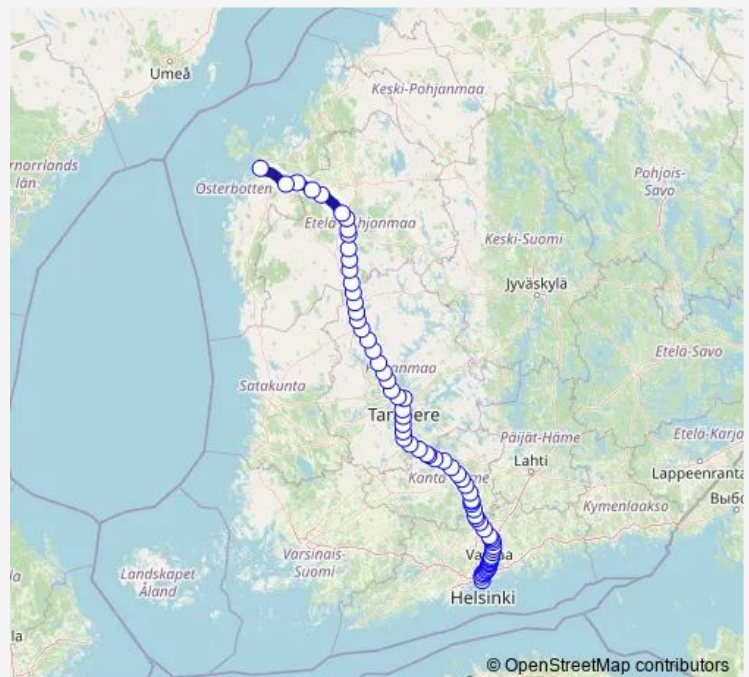

Thursday 07:23

Friday 07:23

Saturday 07:23

Sunday 07:23

Route info

Direction: Helsinki

Stops: 72

Trip Duration: 3 hour 44 min