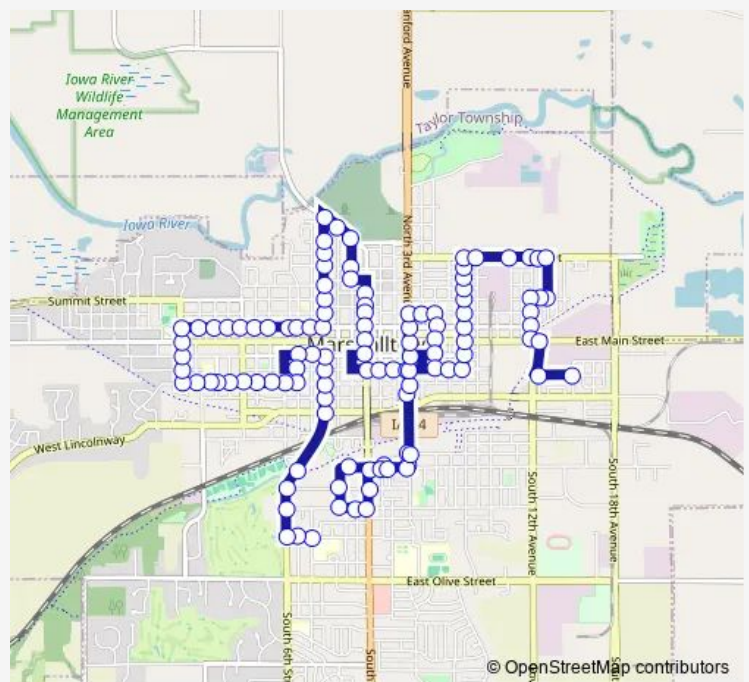

Bus Brown

[Go to website](#)

Direction

Lenihan Intermediate School - 4th St. & Ingledue St. — S. 14th Ave./E. Boone St.

111 stops

[Open route schedule](#)

Lenihan Intermediate School - 4th St. & Ingledue St.

S. 3rd St./W. Linn St.

S. 3rd St./W. Church St.

S. 4th St./W. Church St.

Church St. & 5th St

S. 5th St./W. Linn St.

S. 5th St./W. Boone St.

W. Boone St/S. 6th St.

Boone St. & 7th St.

W. Boone St/S. 8th St.

Boone St. & 9th St.

W. Boone St/S. 10th St.

W. Boone St/S. 11th St.

Route schedule

Lenihan Intermediate School - 4th St. & Ingledue St. — S. 14th Ave./E. Boone St.

Monday	15:25
Tuesday	15:25
Wednesday	15:25
Thursday	15:25
Friday	15:25
Saturday	—
Sunday	—

Route info

Direction: Lenihan Intermediate School - 4th St. & Ingledue St.

Stops: 111

Trip Duration: 1 hour 0 min

Brown

Miller Middle School

Vance

W. Boone St./S. 13th St.