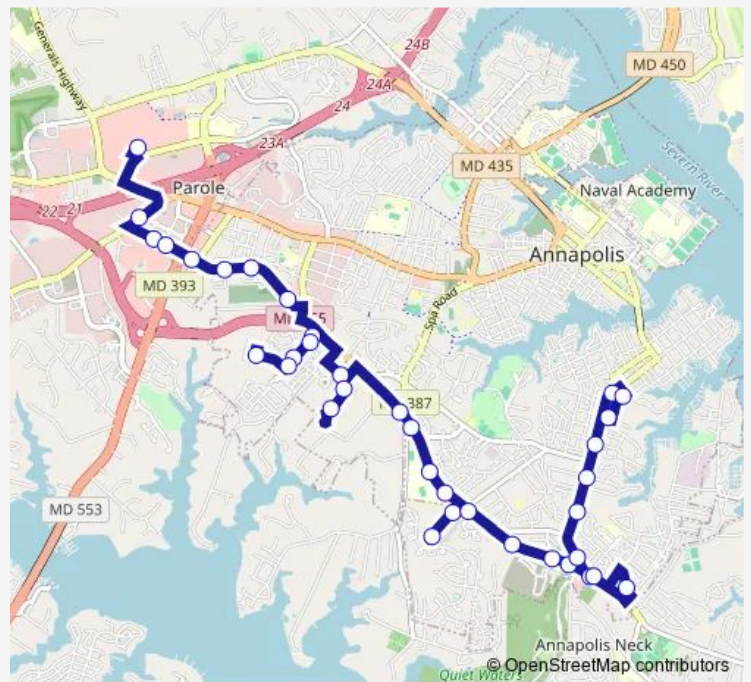

Bus Brown Westfield Mall to Eastport

[Go to website](#)

Direction
 Westfield Mall — Monroe St. and Bay Ridge Ave.
 36 stops
[Open route schedule](#)

- Westfield Mall
- Riva Rd. and Towne Centre Blvd.
- Forest Dr. at Forest Plaza
- Forest Dr. and Harker Pl.
- Forest Dr. and Old Solomons Island Rd.
- Forest Dr. and Center St.
- Forest Dr. and Bausum Dr.
- Forest Dr. and Fairfax Rd.
- Bywater Rd. and Forest Dr.
- Bywater Rd. and Belle Dr.
- Copeland Street
- Bywater Rd. and Great Bay Ave.
- Bywater Rd. at Annapolis Marketplace
- Skippers Ln. and Vanguard Ln.
- Newtowne Dr. and Juliana Cir.
- Newtowne Drive
- Forest Dr. and Spa Rd.
- Forest Dr. and Castlegate Dr.
- Forest Dr. at Annapolis Middle School
- Forest Dr. and Rosecrest Dr.
- Robinwood Circle

Route schedule
 Westfield Mall — Monroe St. and Bay Ridge Ave.

Monday	05:45-18:15
Tuesday	05:45-18:15
Wednesday	05:45-18:15
Thursday	05:45-18:15
Friday	05:45-18:15
Saturday	07:15-18:30
Sunday	—

Route info
 Direction: Westfield Mall
 Stops: 36
 Trip Duration: 0 hour 36 min

■ Brown — Westfield Mall to Eastport **BusMaps**

Tyler Avenue

Forest Dr. and Tyler Ave.

Forest Dr. and Annapolis Neck Rd.

Forest Dr. and Quiet Waters Pl.

Forest Dr. and Hillsmere Dr.

Bay Ridge Rd. and Cypress Rd.

Sunday —

Route info

Direction: Monroe St. and Bay Ridge Ave.

Stops: 33

Trip Duration: 0 hour 38 min

Bywater Rd. and Great Bay Ave.

Bywater Rd. at Annapolis Marketplace

Forest Dr. and Parole St.