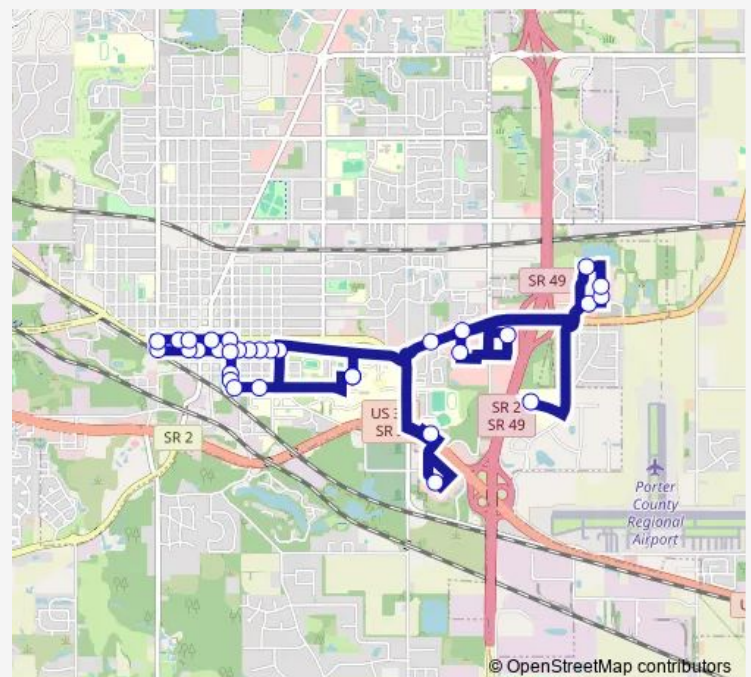

### Direction

1509 Chapel Dr (VU Student Union) — 1509 Chapel Dr (VU Student Union)

33 stops

[Open route schedule](#)

1509 Chapel Dr (VU Student Union)

2400 Motherland Dr (Walmart)

Wendy's

Indiana & Garfield

Lincolnway & Campbell (Brown Route)

Lincolnway & Napoleon (Brown Route)

Lincolnway & Lafayette (Brown Route)

Lincolnway & Franklin (Brown Route)

Lincolnway & Morgan (Pat's Parlor)

Morgan & Indiana

Morgan & Brown

### Route schedule

1509 Chapel Dr (VU Student Union) — 1509 Chapel Dr (VU Student Union)

Monday 12:00-20:00

Tuesday 12:00-20:00

Wednesday 12:00-20:00

Thursday 12:00-20:00

Friday 12:00-20:00

Saturday 12:00-20:00

### Route info

Direction: 1509 Chapel Dr (VU Student Union)

Stops: 33

Trip Duration: 1 hour 0 min

■ Brown — V-Line Brown Route

Union & College (Brown Route)

1509 Chapel Dr (VU Student Union)

Ivy Tech Community College